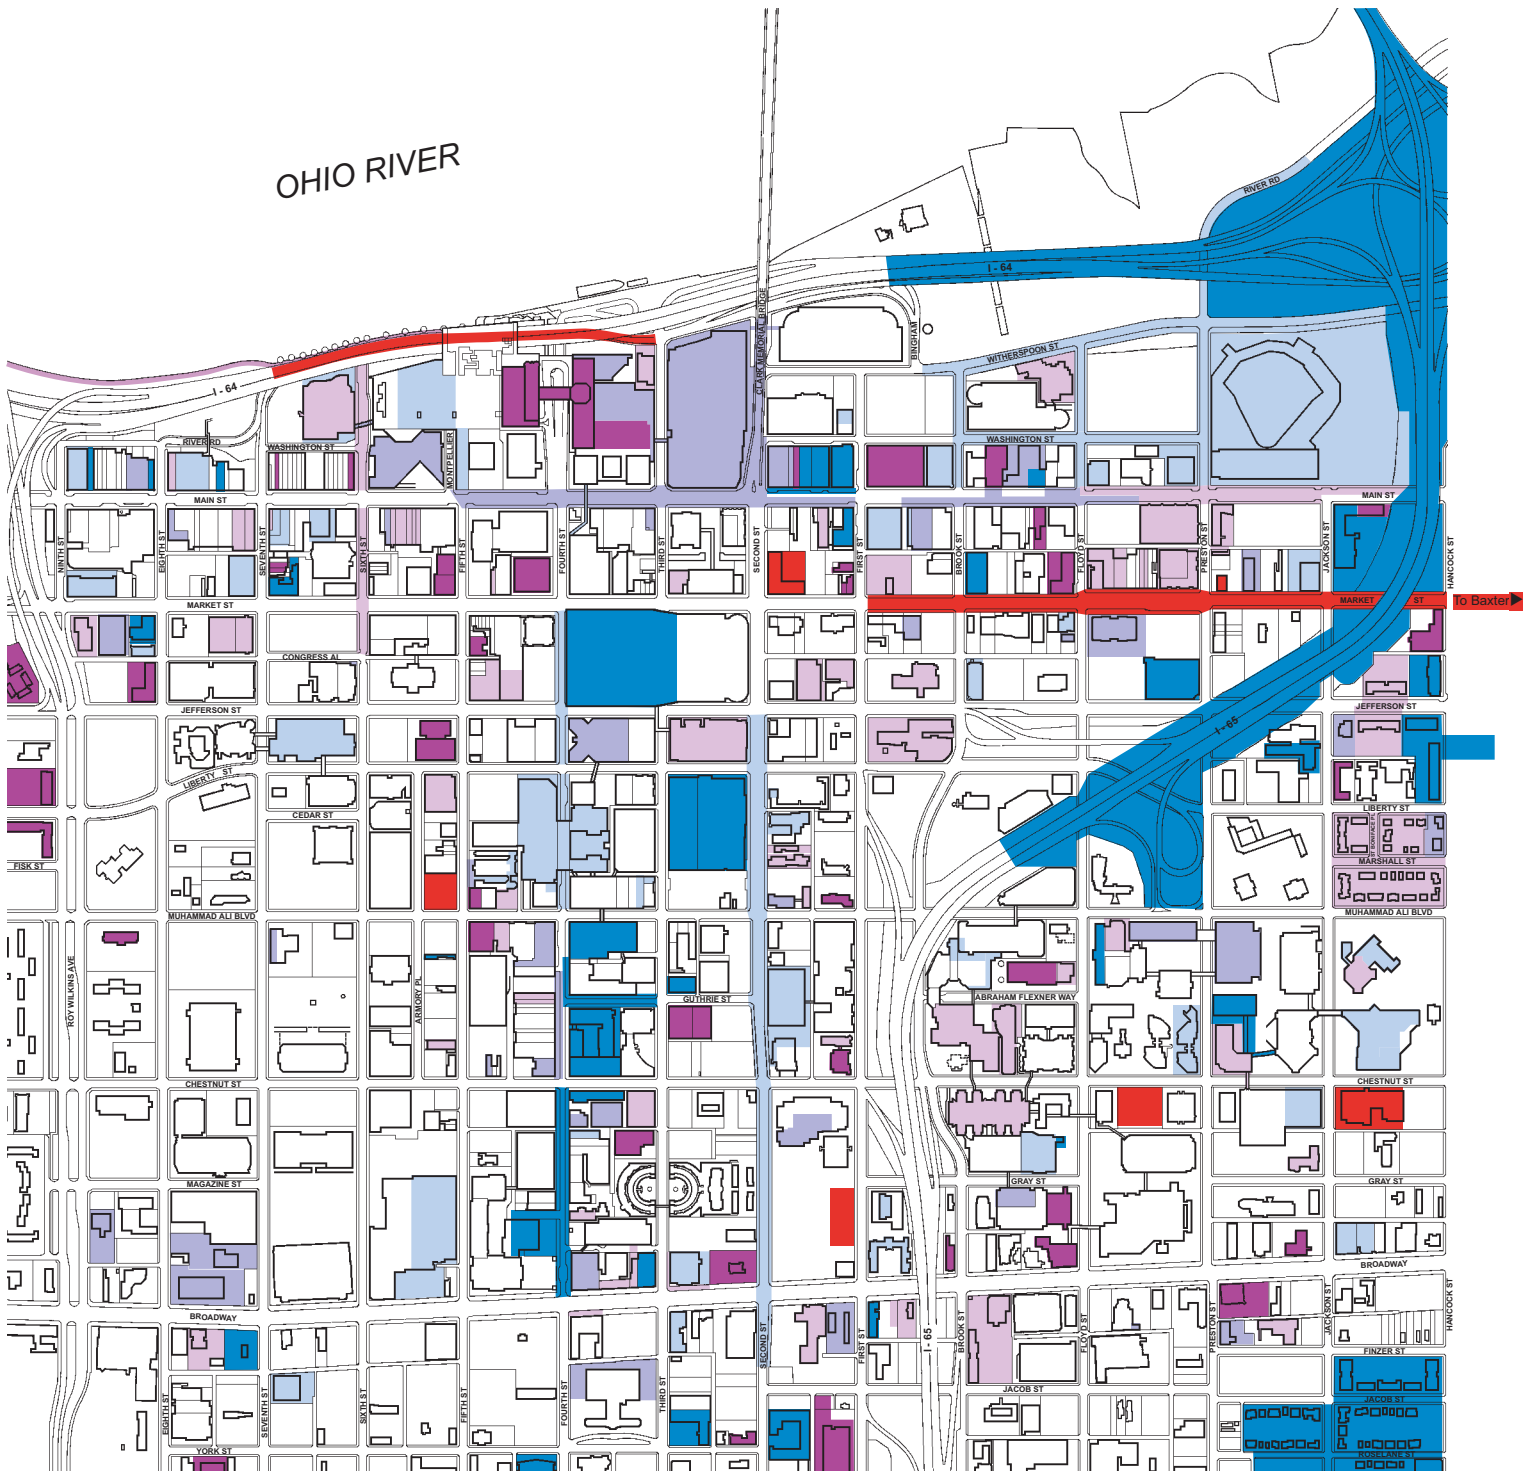

Historical Development

Legend

 Completed 2025-2029	 Completed 2010-2014
 Completed 2020-2024	 Completed 2005-2009
 Completed 2015-2019	 Completed 2000-2004

Louisville Central Business District

Prepared By:
Louisville Downtown Partnership

Scale: 0 200 400 800 feet

Walking Time: 0 1 2 3 minutes

Date: December, 2025