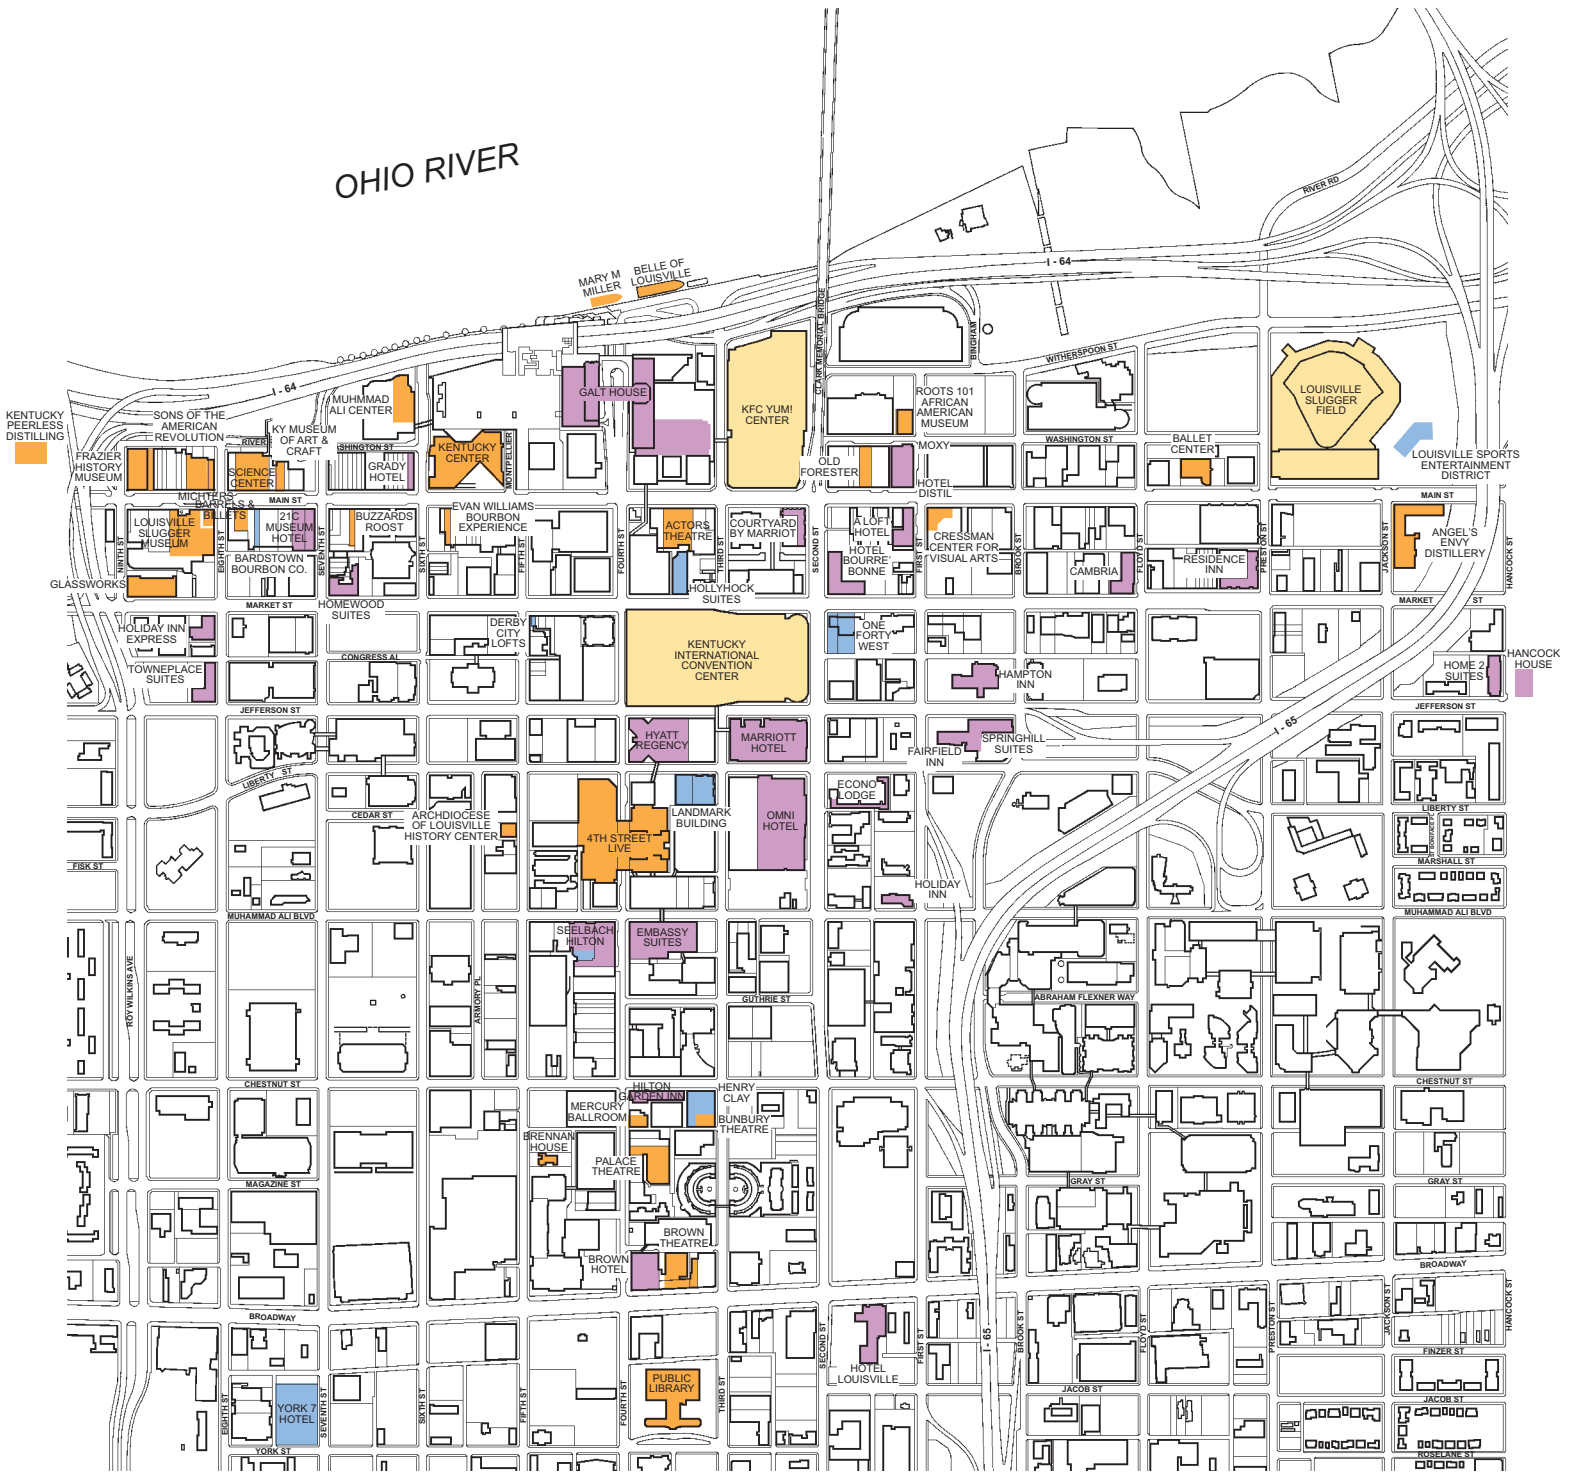

## Legend

- Convention/Sports Facilities
- Attractions/Museums/Theaters
- Hotels/Motels
- Hotels/Motels Under Construction/Planned

## Louisville Central Business District

Prepared By:  
Louisville Downtown Partnership

Scale: 
0
200
400
800 feet

Walking Time: 
0
1
2
3 minutes

Date: April, 2025