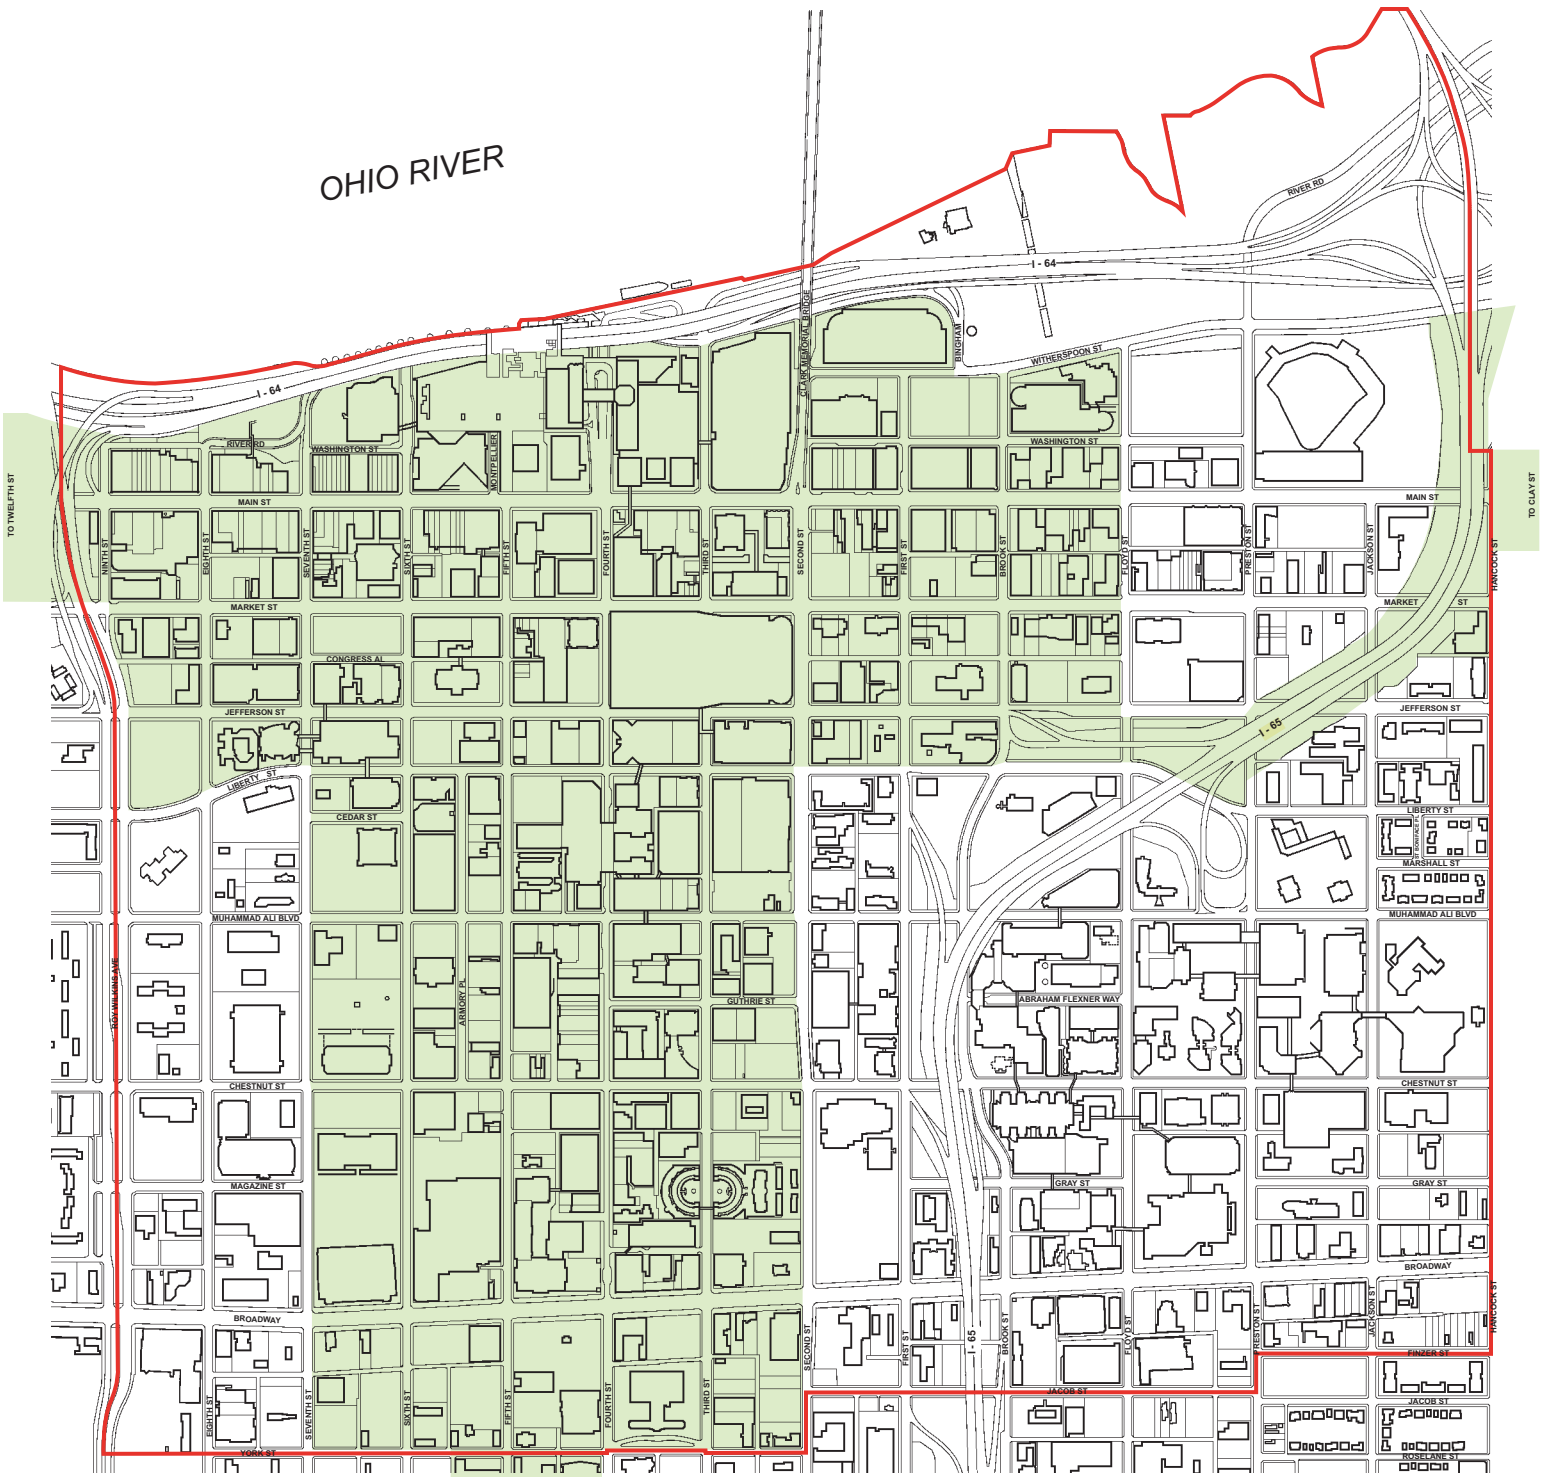

# Louisville CBD & BID Boundaries

## Legend

- Central Business District Boundary
- Louisville Downtown Management District Boundary

## Louisville Central Business District

Prepared By:  
Louisville Downtown Partnership

Scale: 0 200 400 800 feet

Walking Time: 0 1 2 3 minutes

Date: April, 2022