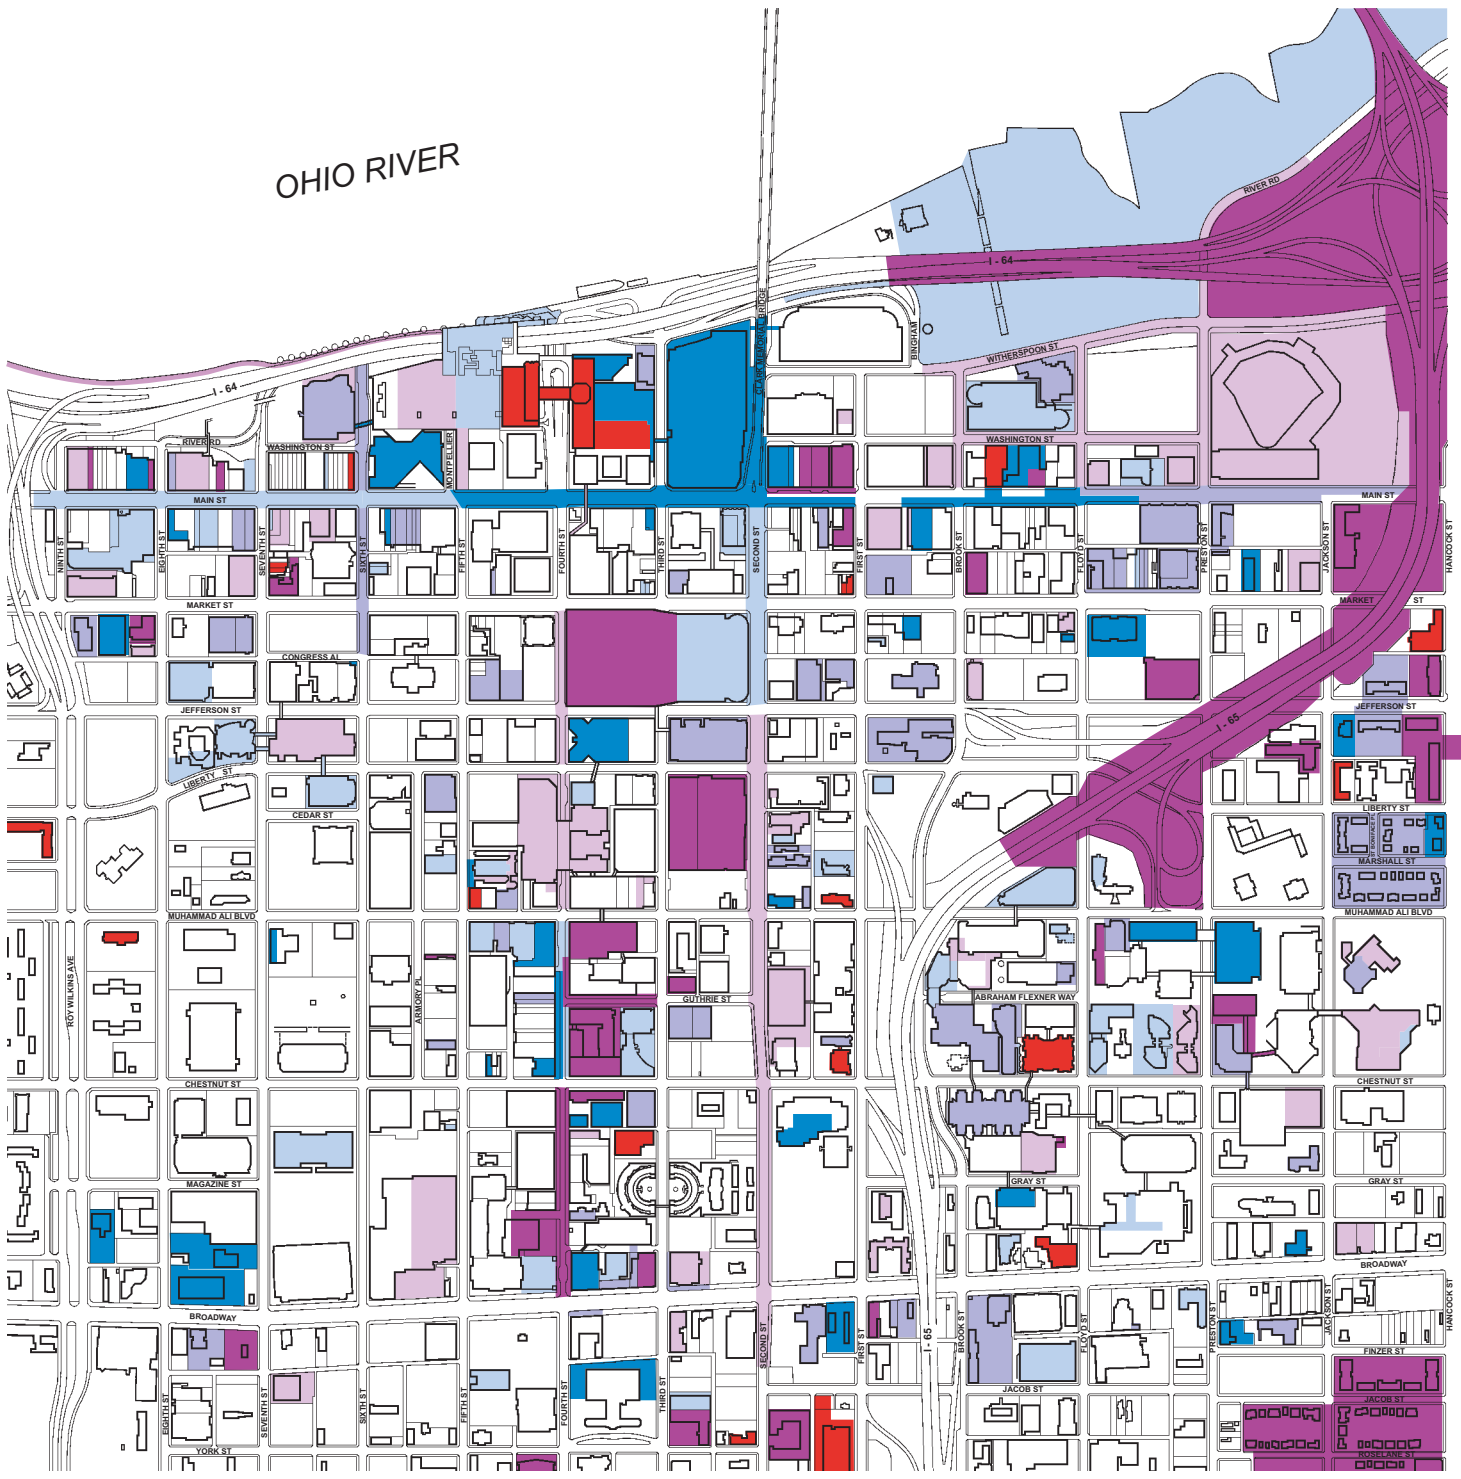

Historical Development

Legend

 Completed 2020-2024	 Completed 2005-2009
 Completed 2015-2019	 Completed 2000-2004
 Completed 2010-2014	 Completed 1995-1999

Louisville Central Business District

Prepared By:
Louisville Downtown Partnership

Scale: 0 200 400 800 feet

Walking Time: 0 1 2 3 minutes

Date: November, 2021