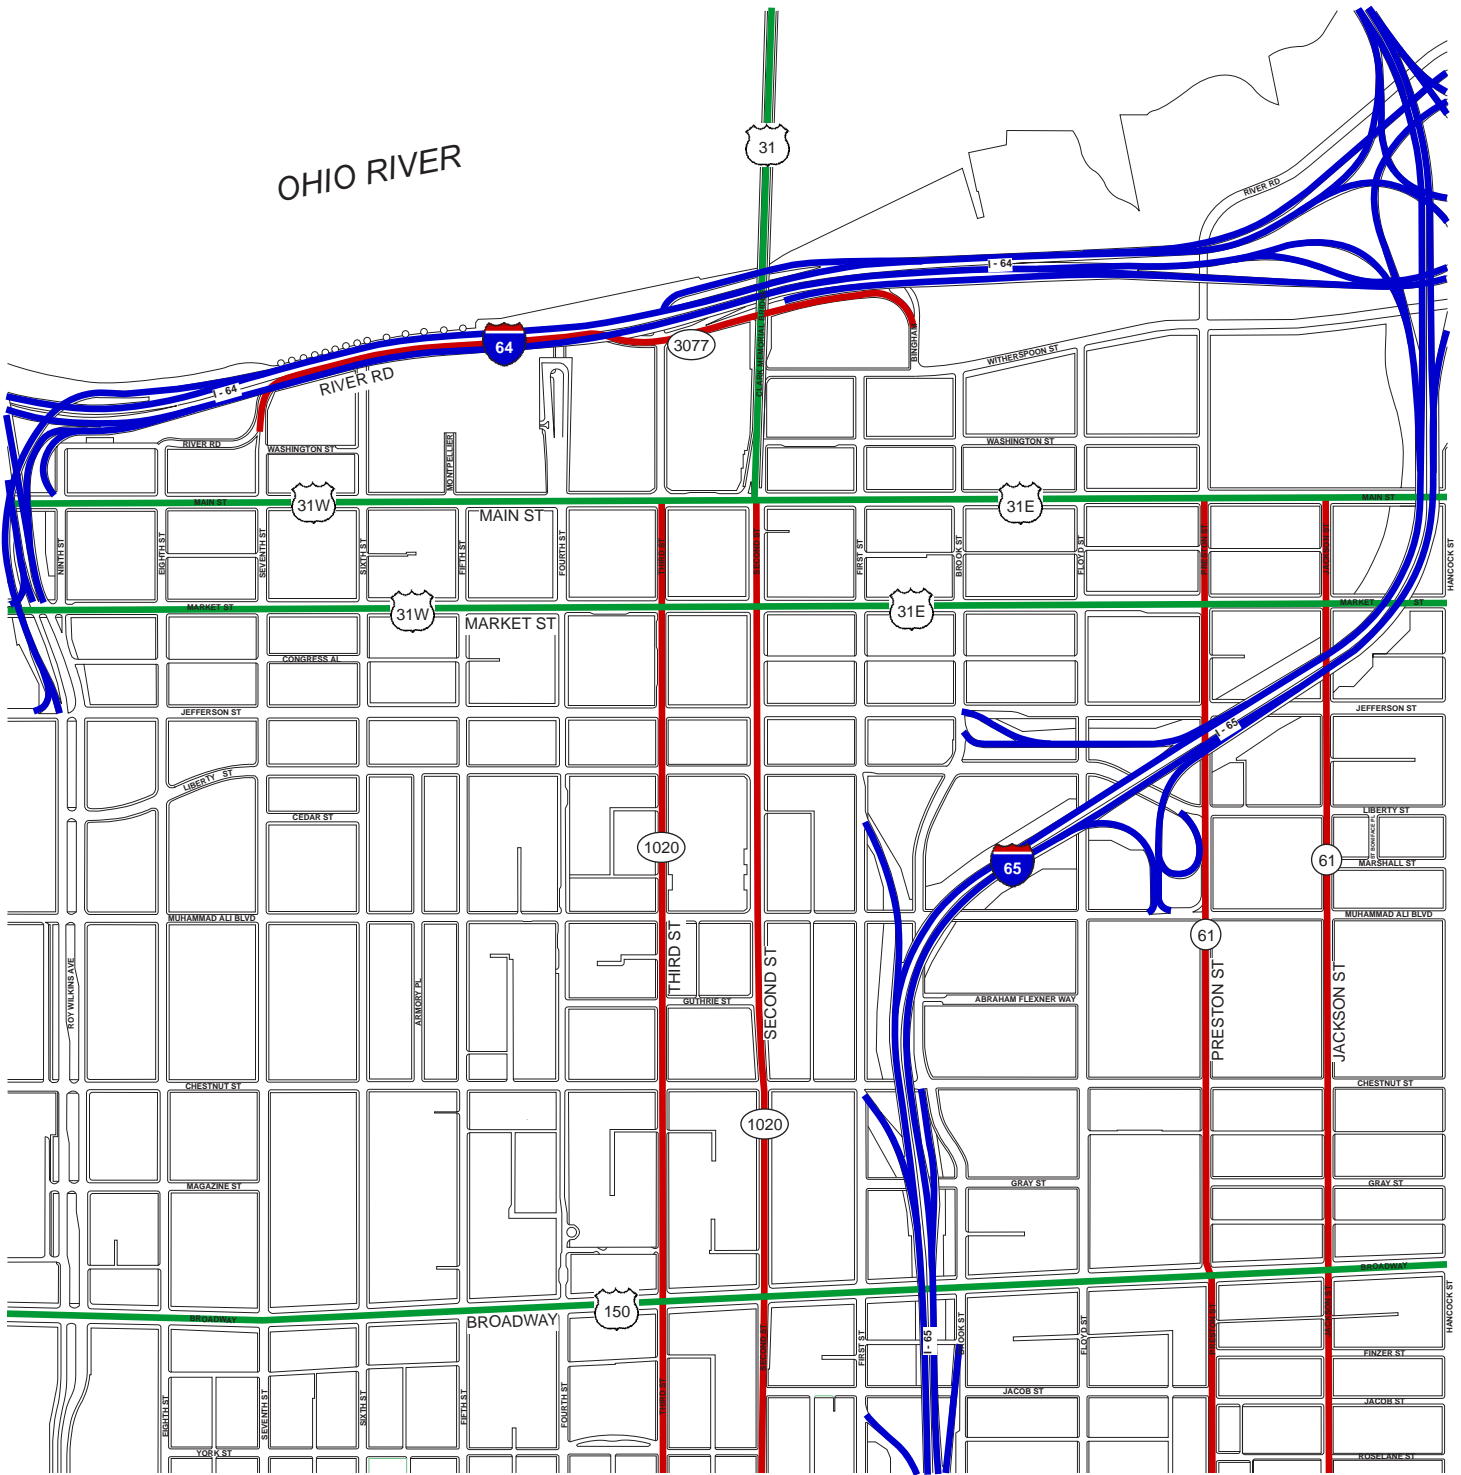

# State Roads

## Legend

- Interstate Highways
- U.S. Highways
- State Roads

## Louisville Central Business District

Prepared By:  
Louisville Downtown Partnership

Scale: 0 200 400 800 feet

Walking Time: 0 1 2 3 minutes

Date: August, 2021