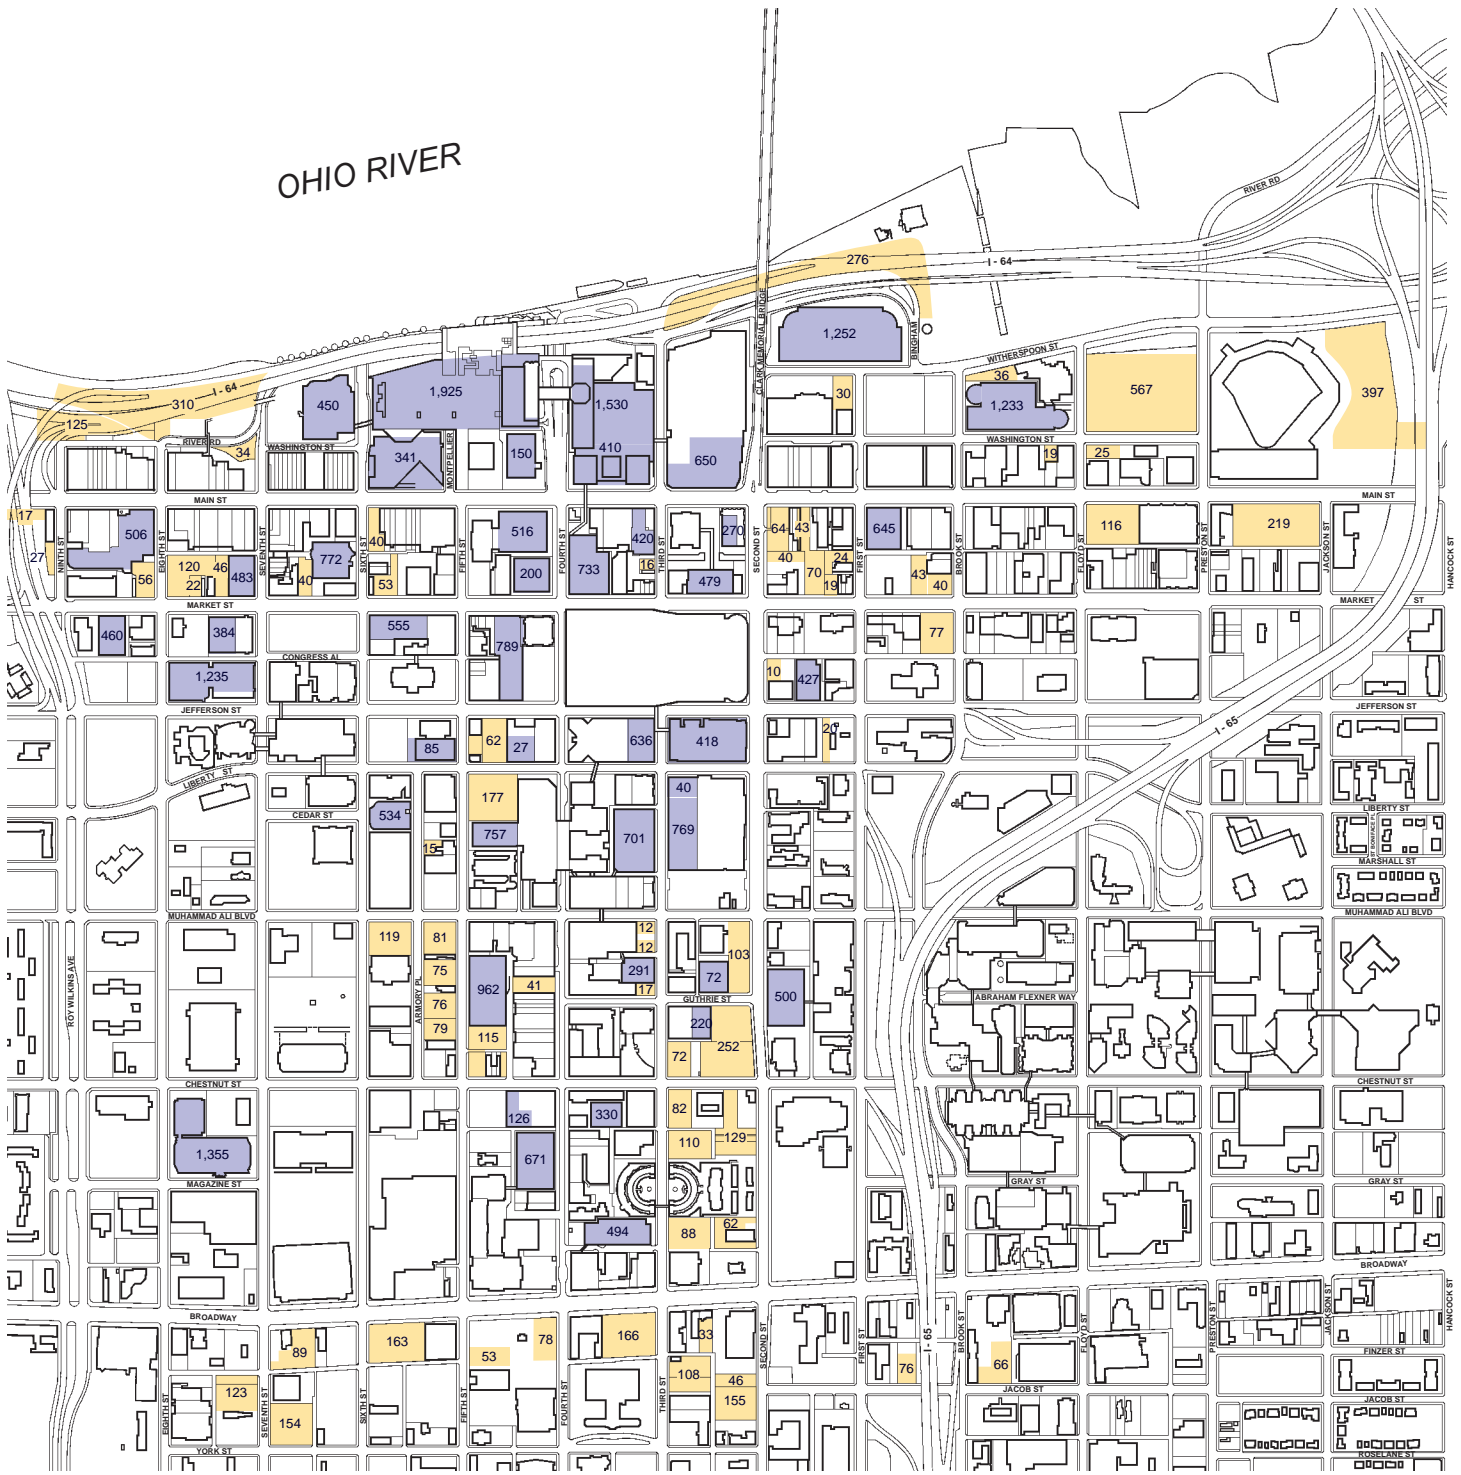

Off-Street Public Parking

Legend

- Public garage (25,803 spaces)
- Public surface lot (6,130 spaces)

000 No. of spaces

Louisville Central Business District

Prepared By:
Louisville Downtown Partnership

Scale:
0
200
400
800 feet

Walking Time:
0
1
2
3 minutes

Date: December, 2020