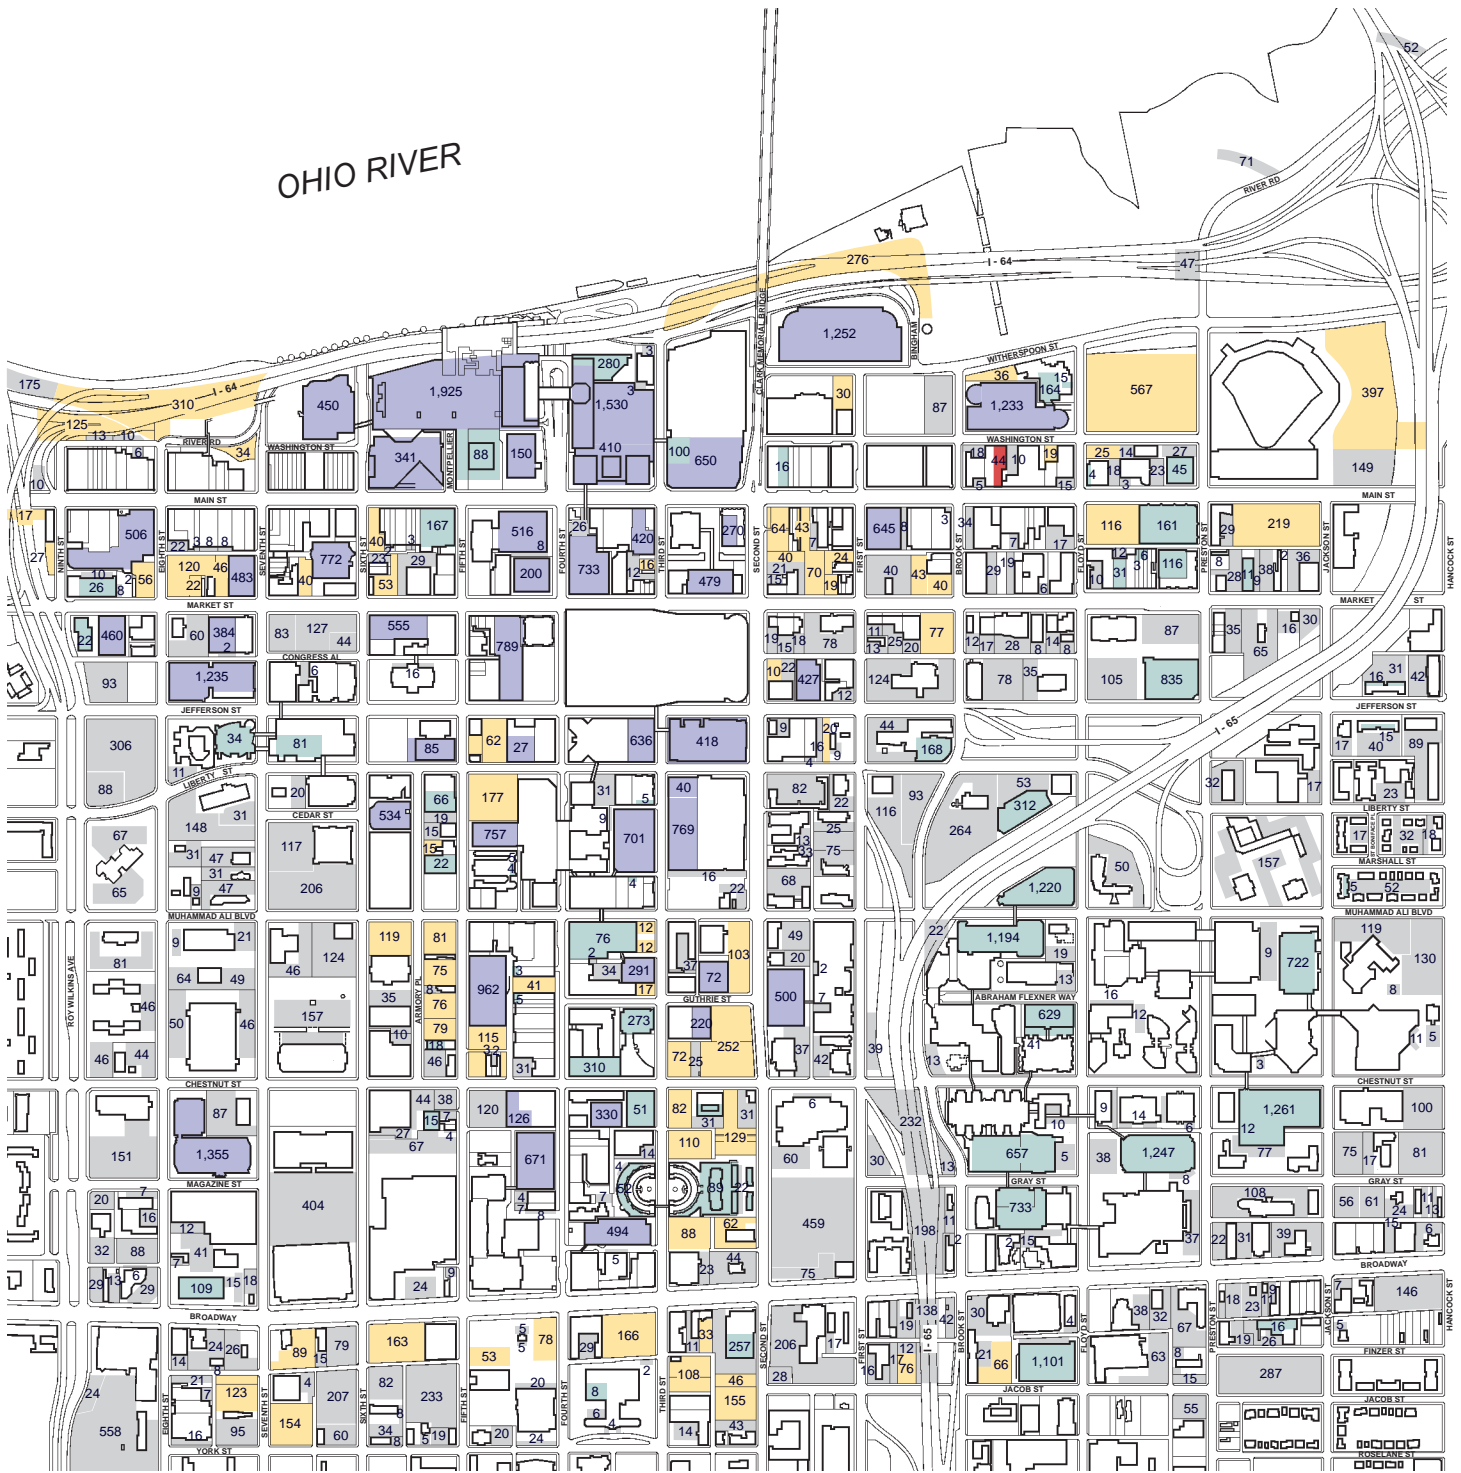

# Off-Street Parking

## Legend

- Public garage (25,803 spaces)
- Public surface lot (6,130 spaces)
- Facility under construction
- Private garage (12,939 spaces)
- Private surface lot (13,473 spaces)

## Louisville Central Business District

Prepared By:  
Louisville Downtown Partnership

Scale:

Walking Time:

Date: December, 2020