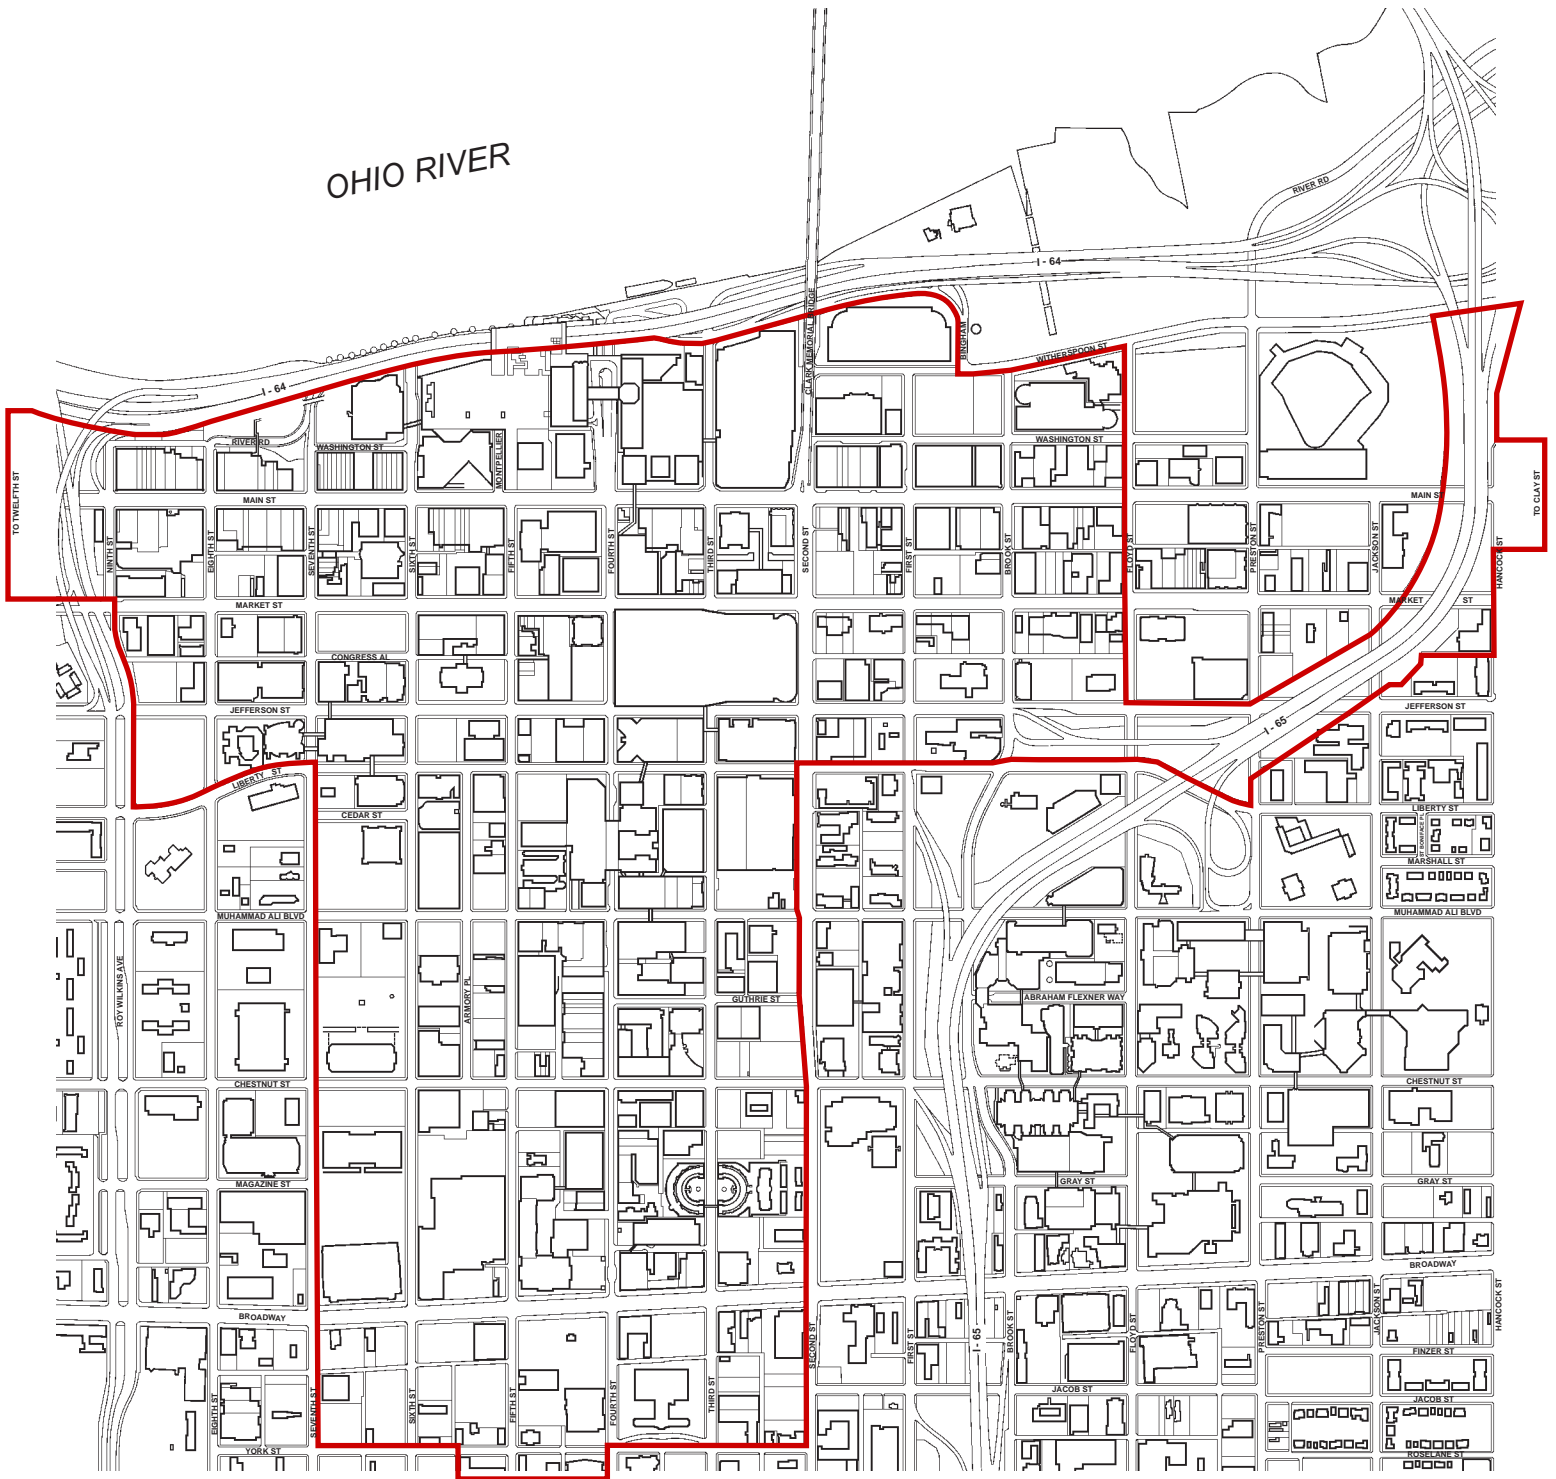

Louisville Downtown Management District

Legend

— Louisville Downtown Management District Boundary

Louisville Central Business District

Prepared By:
Louisville Downtown Partnership

Scale: 0 200 400 800 feet

Walking Time: 0 1 2 3 minutes

Date: April, 2021