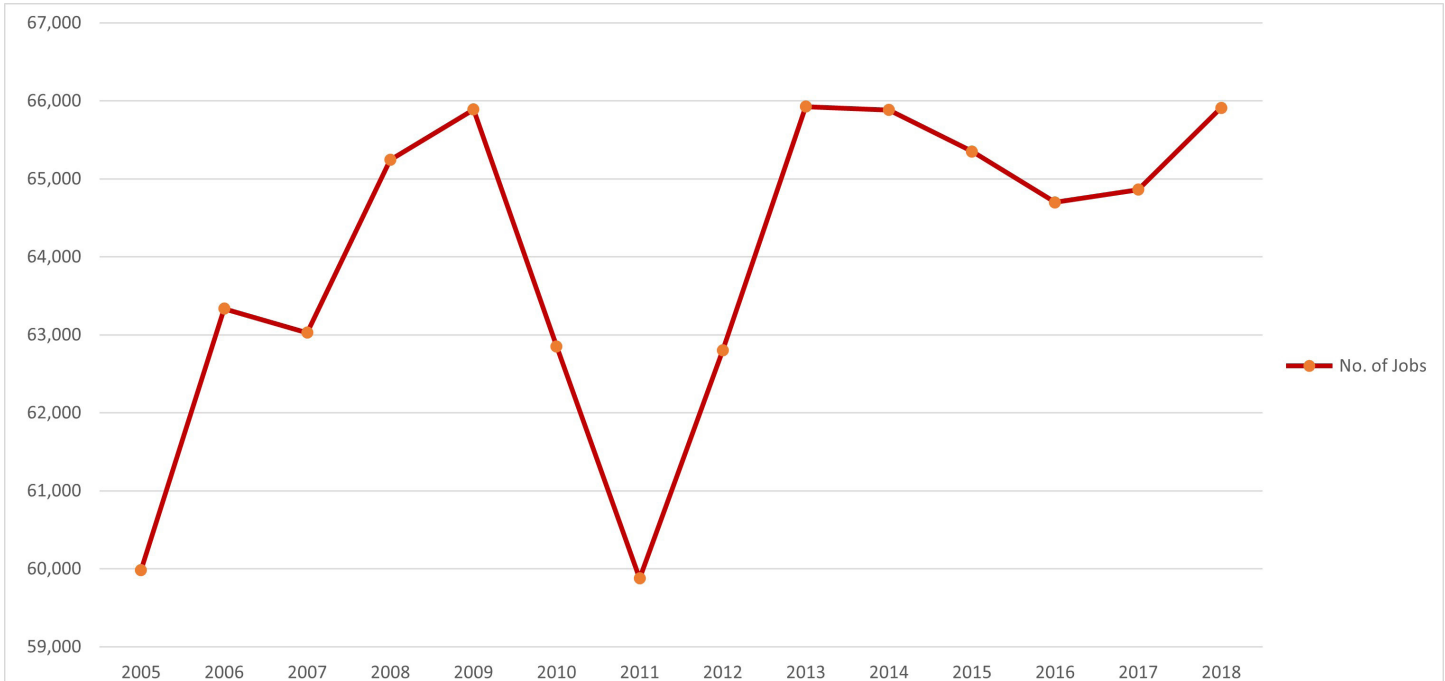

Louisville CBD Historical Employment

<u>Year</u>	<u>No. of Jobs</u>
2018	65,913
2017	64,862
2016	64,700
2015	65,353
2014	65,884
2013	65,927
2012	62,802
2011	59,878
2010	62,854
2009	65,889
2008	65,245
2007	63,029
2006	63,335
2005	59,987