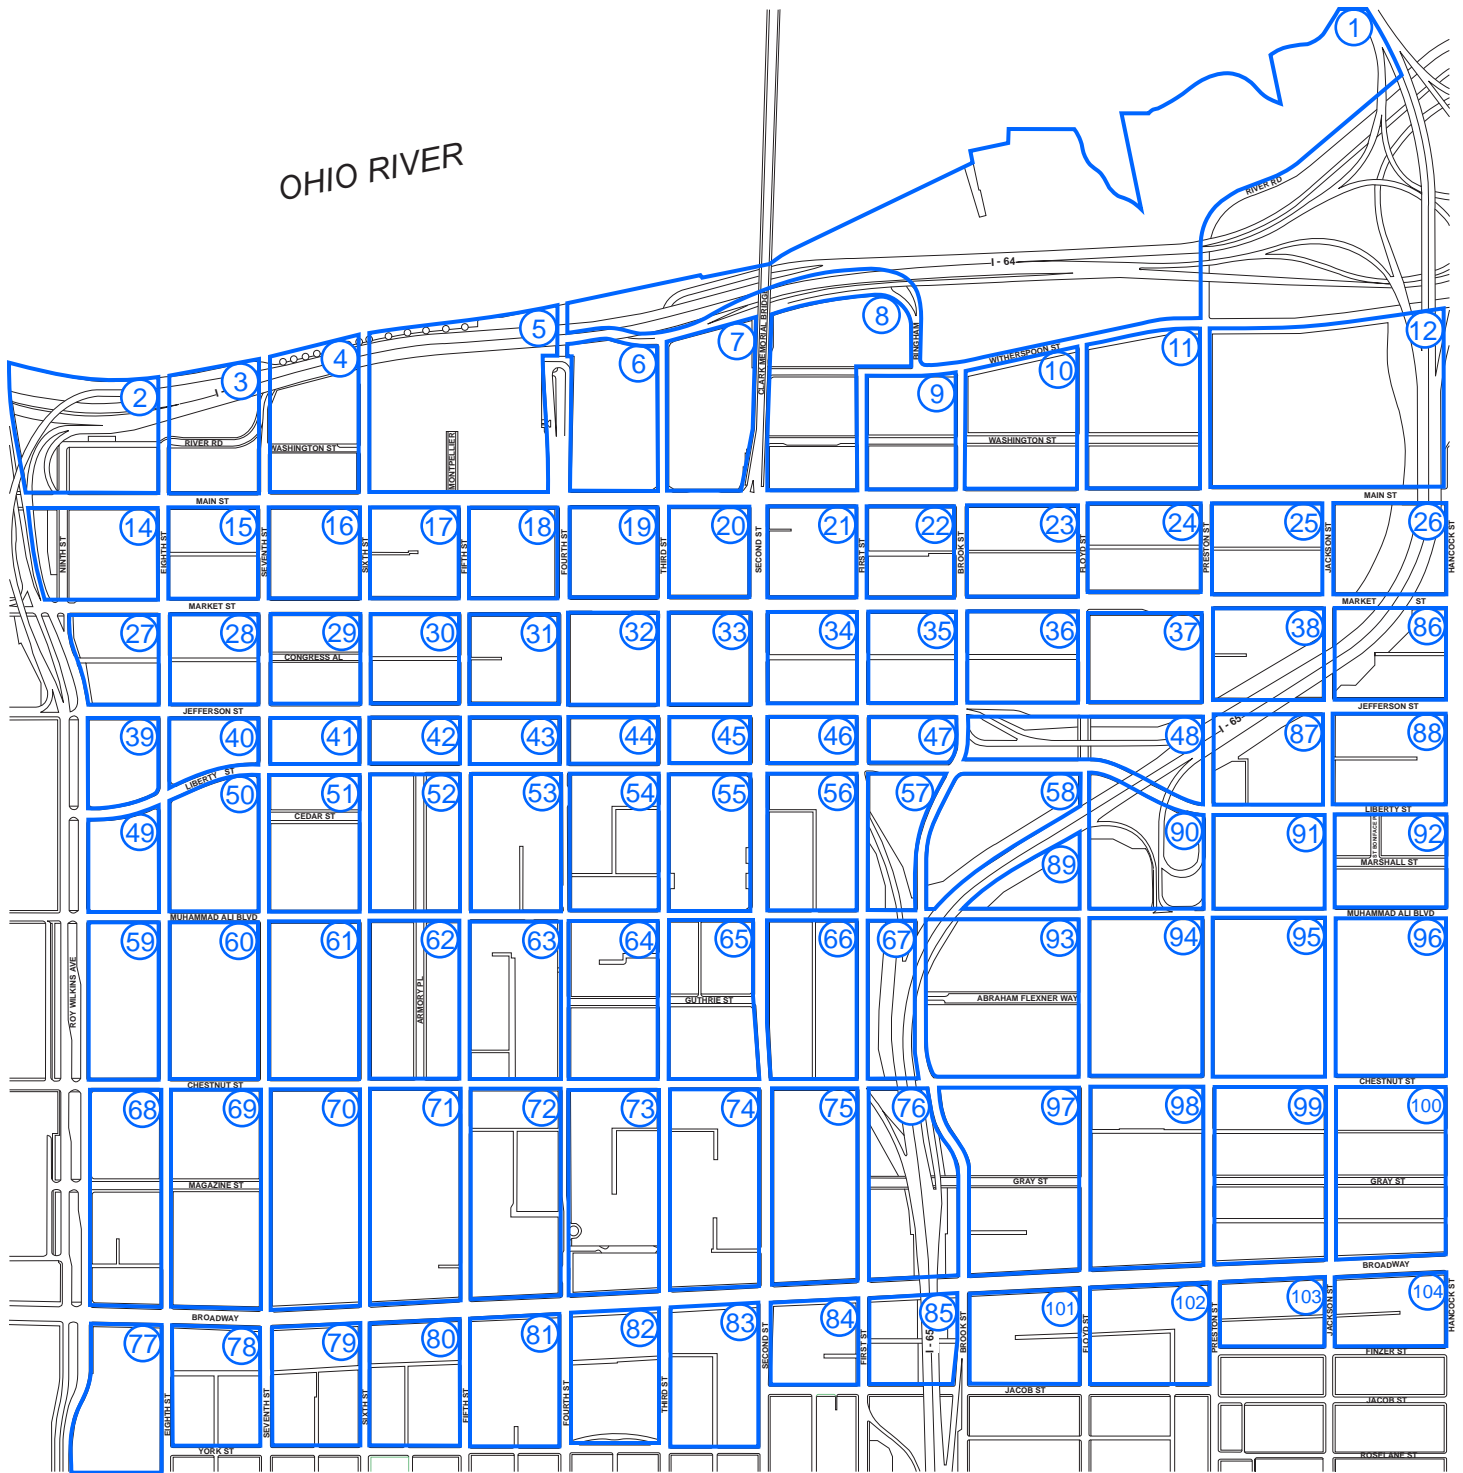

# Street Block Coding

## Legend

- 1 Block Number
- Block Boundary

## Louisville Central Business District

Prepared By:  
Louisville Downtown Partnership

Scale: 0 200 400 800 feet

Walking Time: 0 1 2 3 minutes

Date: April, 2021