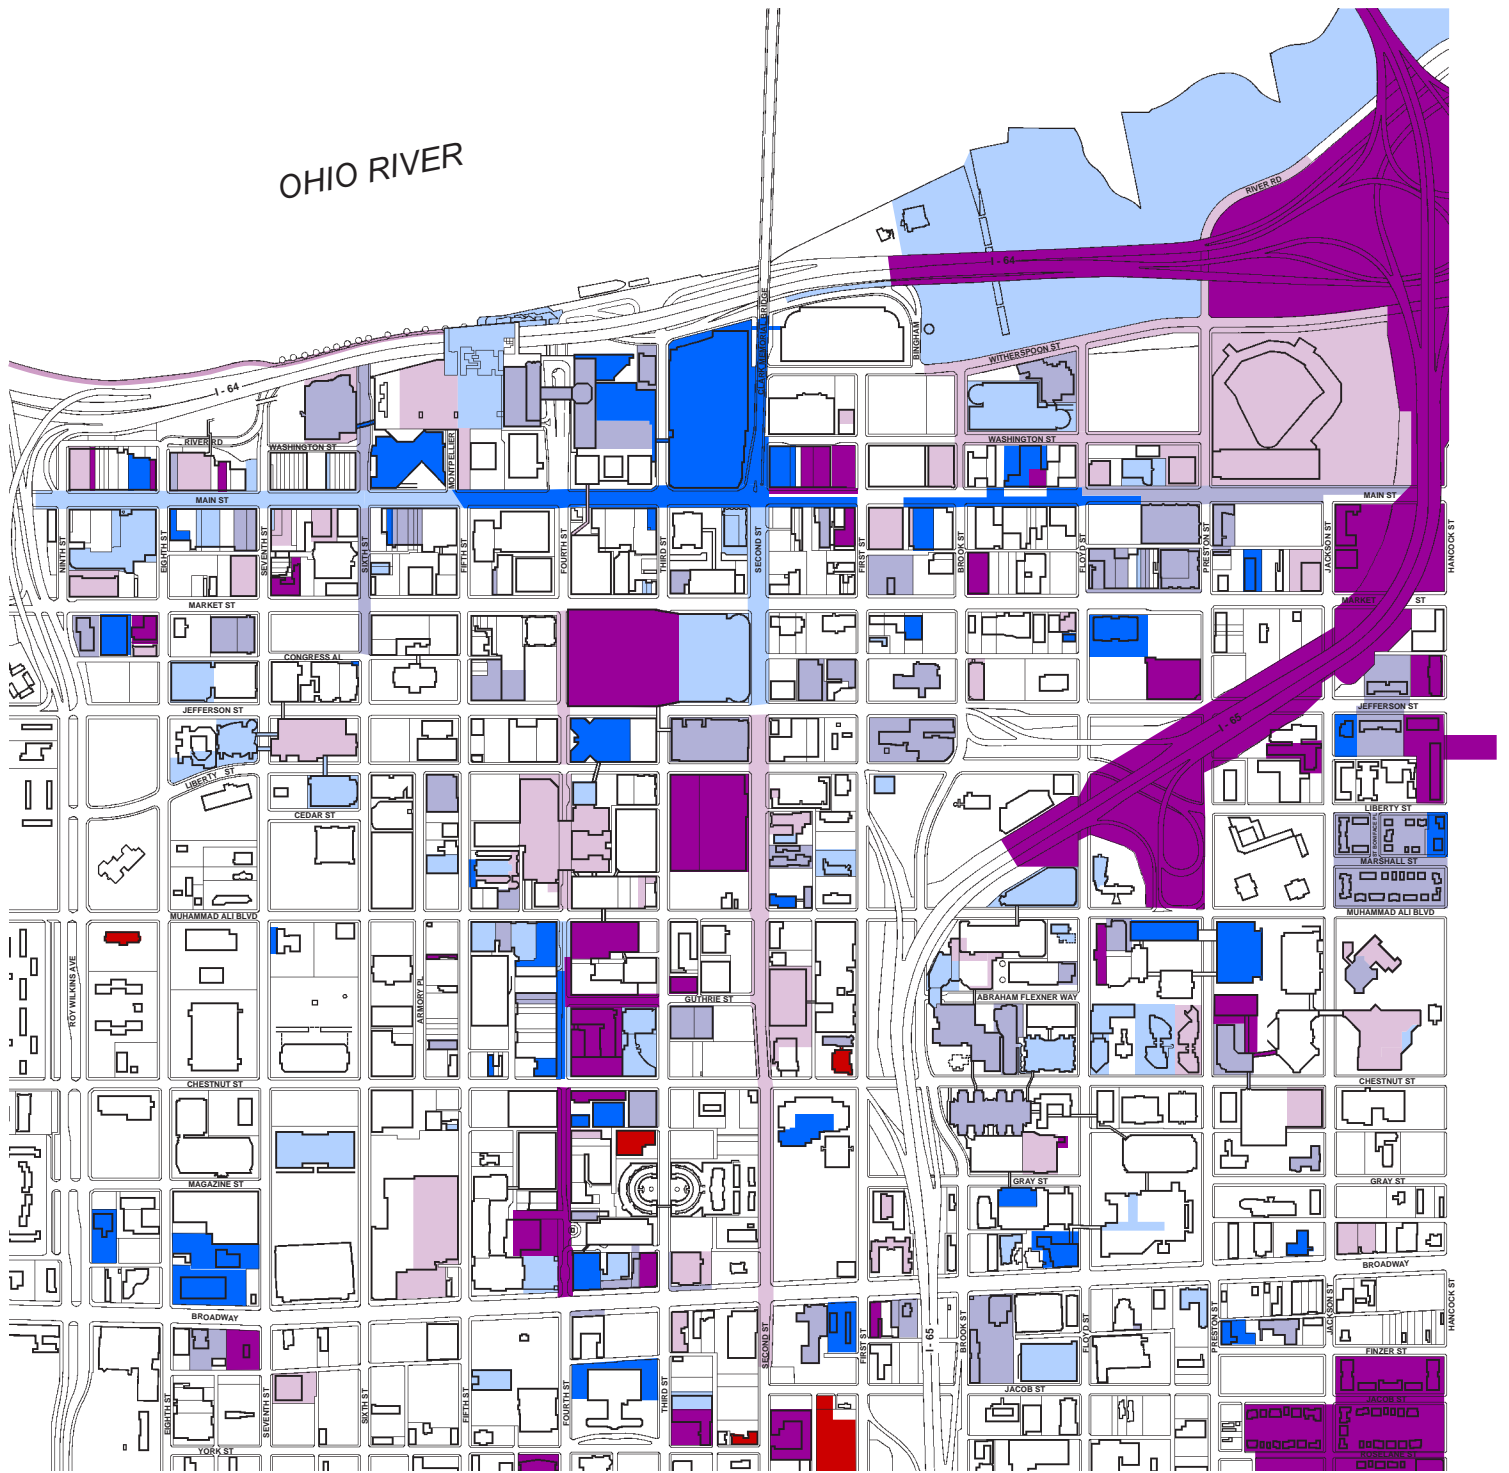

Historical Development

Legend

	Completed 2020-2024		Completed 2005-2009
	Completed 2015-2019		Completed 2000-2004
	Completed 2010-2014		Completed 1995-1999

Louisville Central Business District

Prepared By:
Louisville Downtown Partnership

Scale: 

Walking Time: 

Date: December, 2020