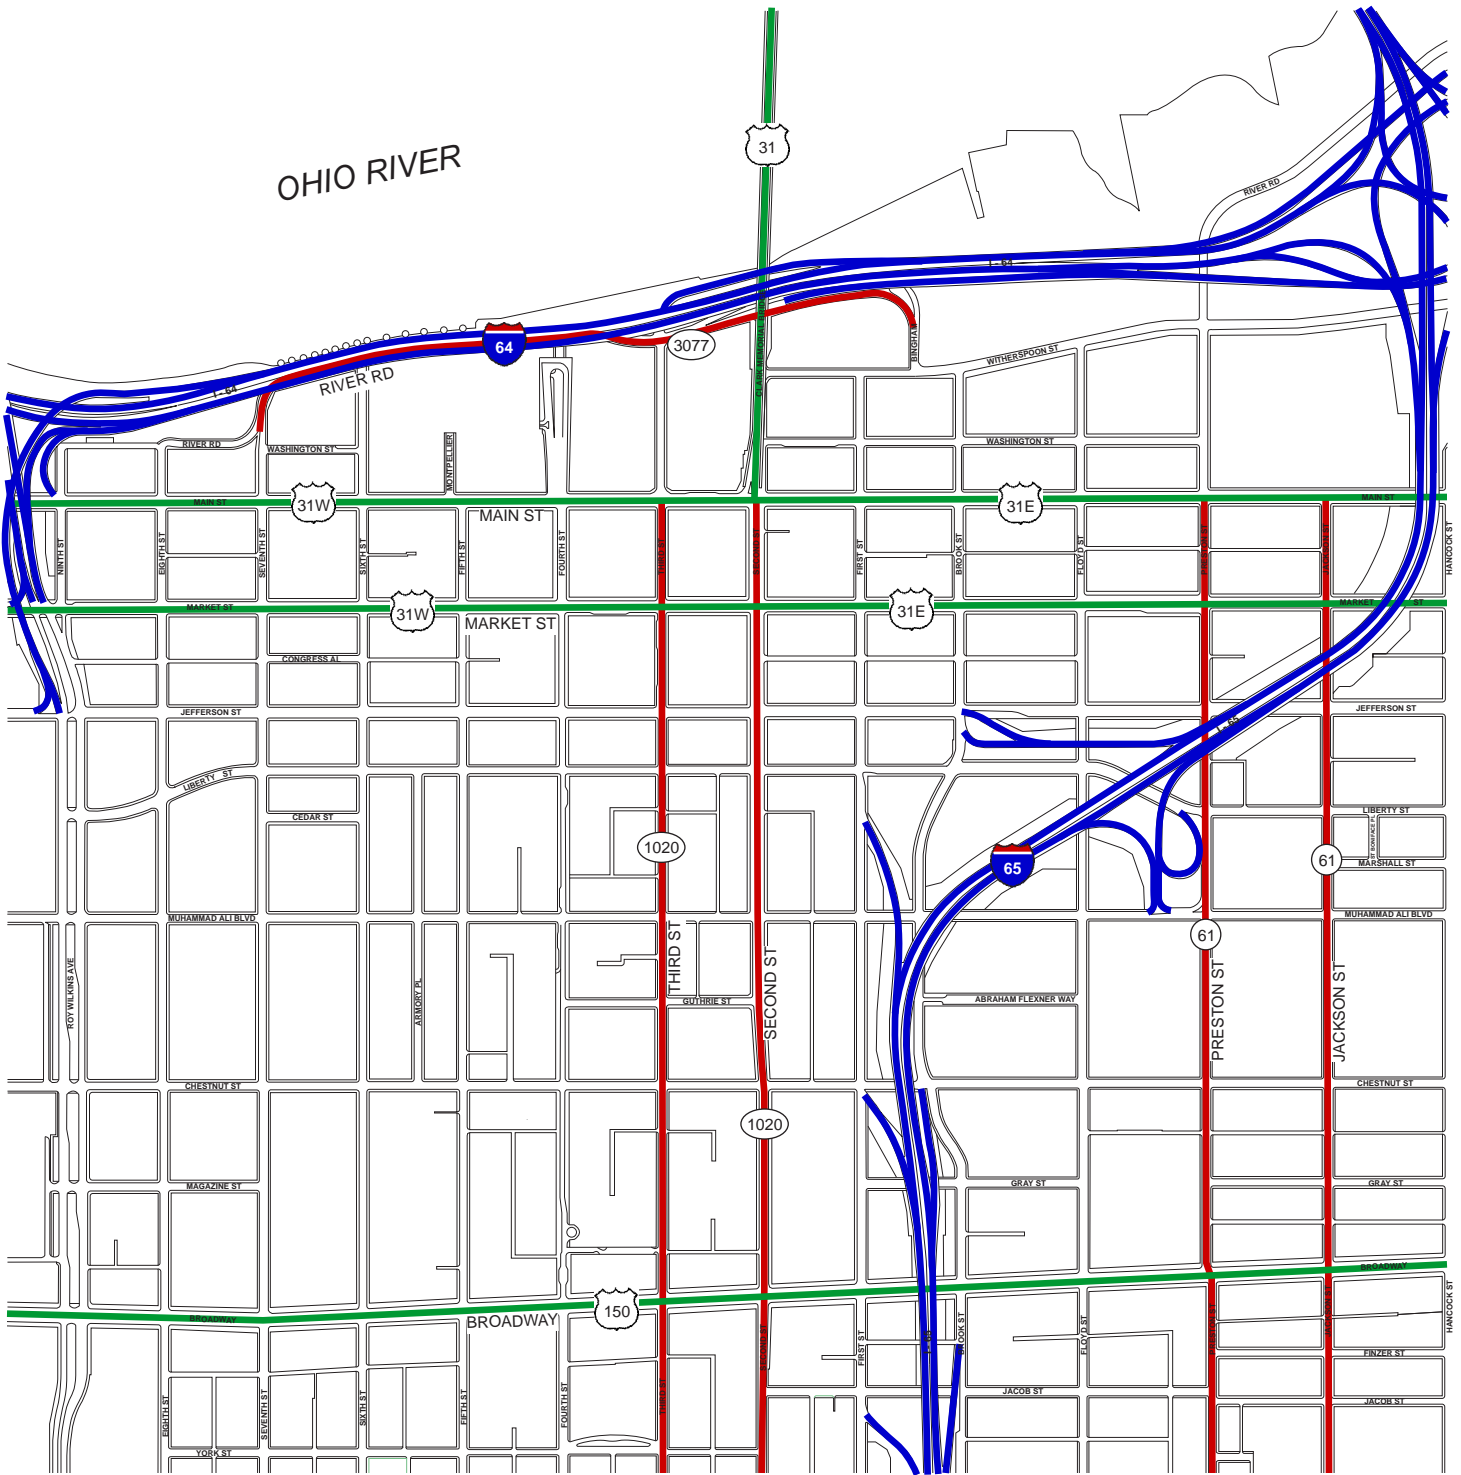

State Roads

Legend

- Interstate Highways
- U.S. Highways
- State Roads

Louisville Central Business District

Prepared By:
Louisville Downtown Partnership

Scale: 0 200 400 800 feet

Walking Time: 0 1 2 3 minutes