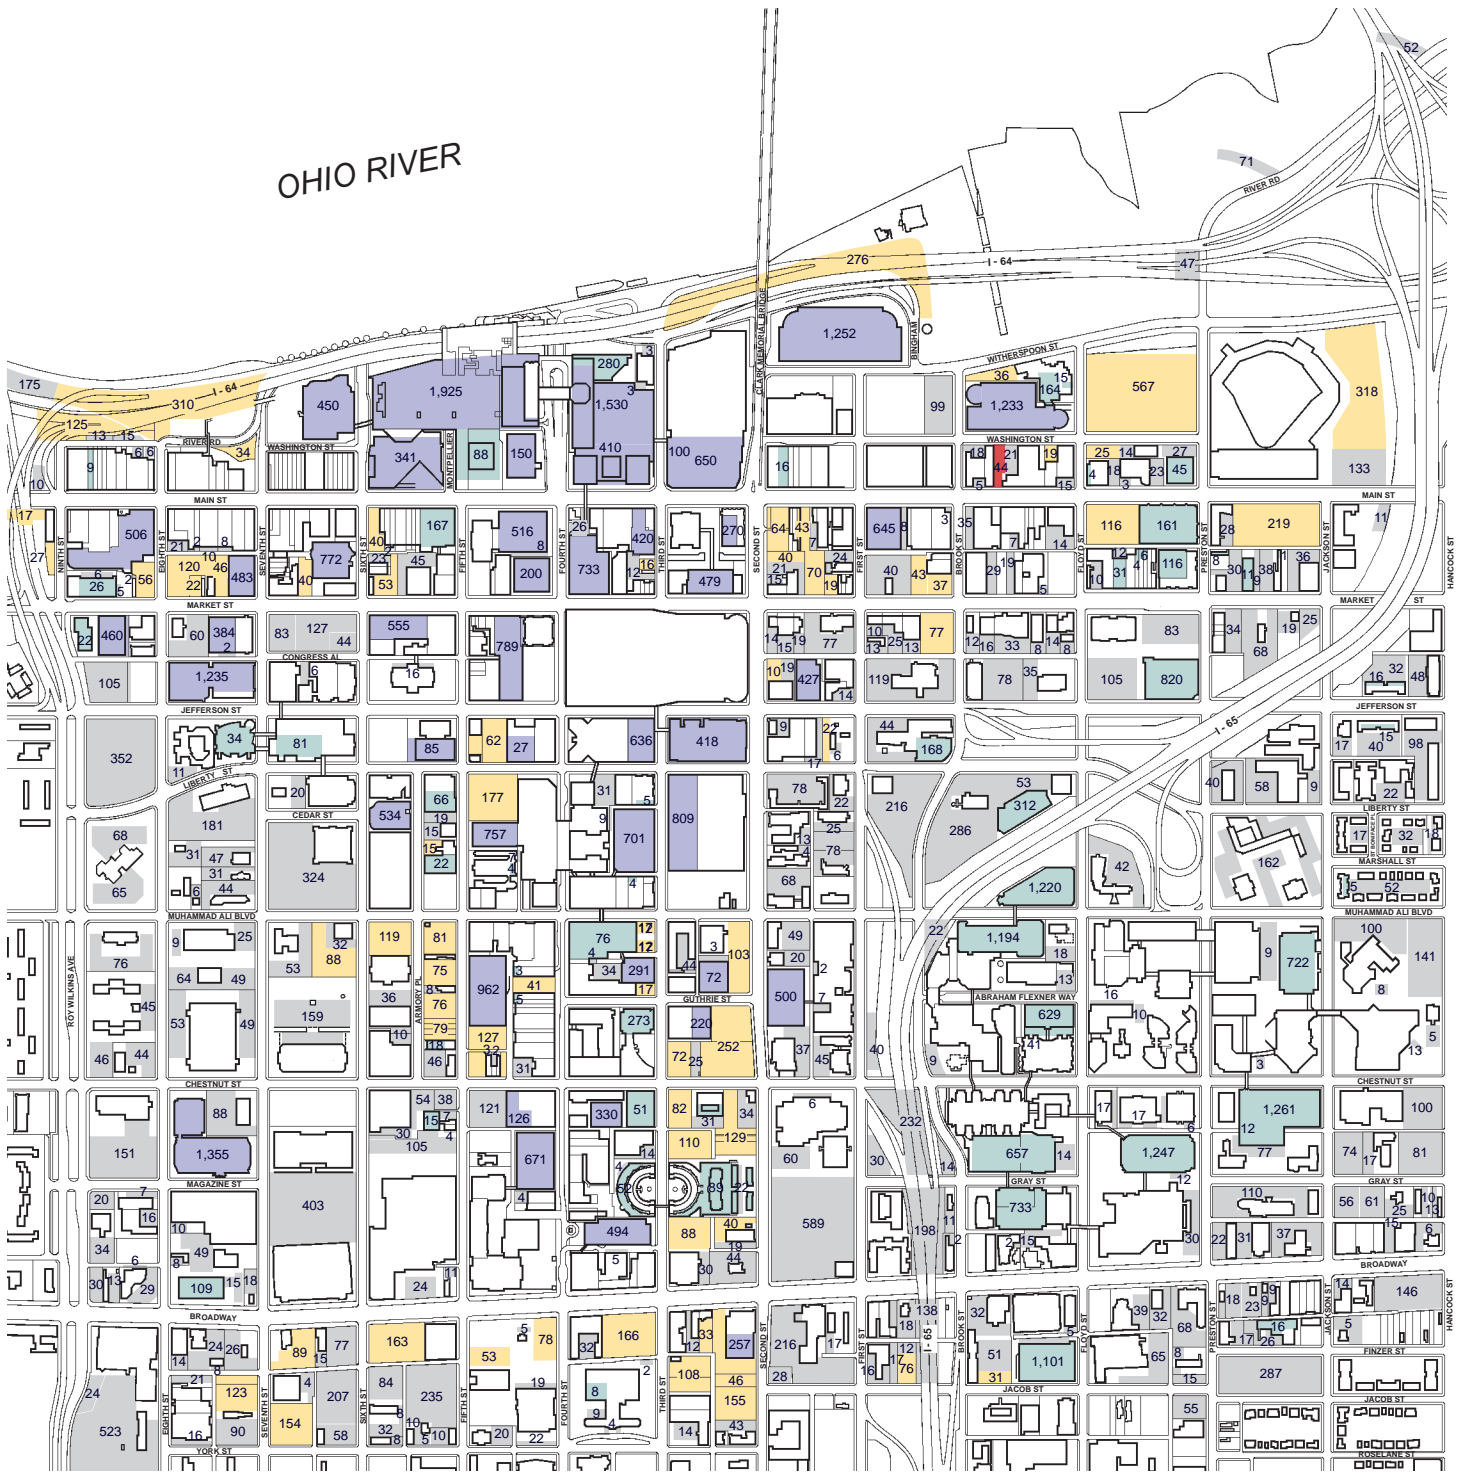

Off-Street Parking

Legend

- Public garage
- Private garage
- Public surface lot
- Private surface lot
- Facility under construction

Louisville Central Business District

Prepared By:
Louisville Downtown Partnership

Scale: 0 200 400 800 feet

Walking Time: 0 1 2 3 minutes

Date: December, 2019 N