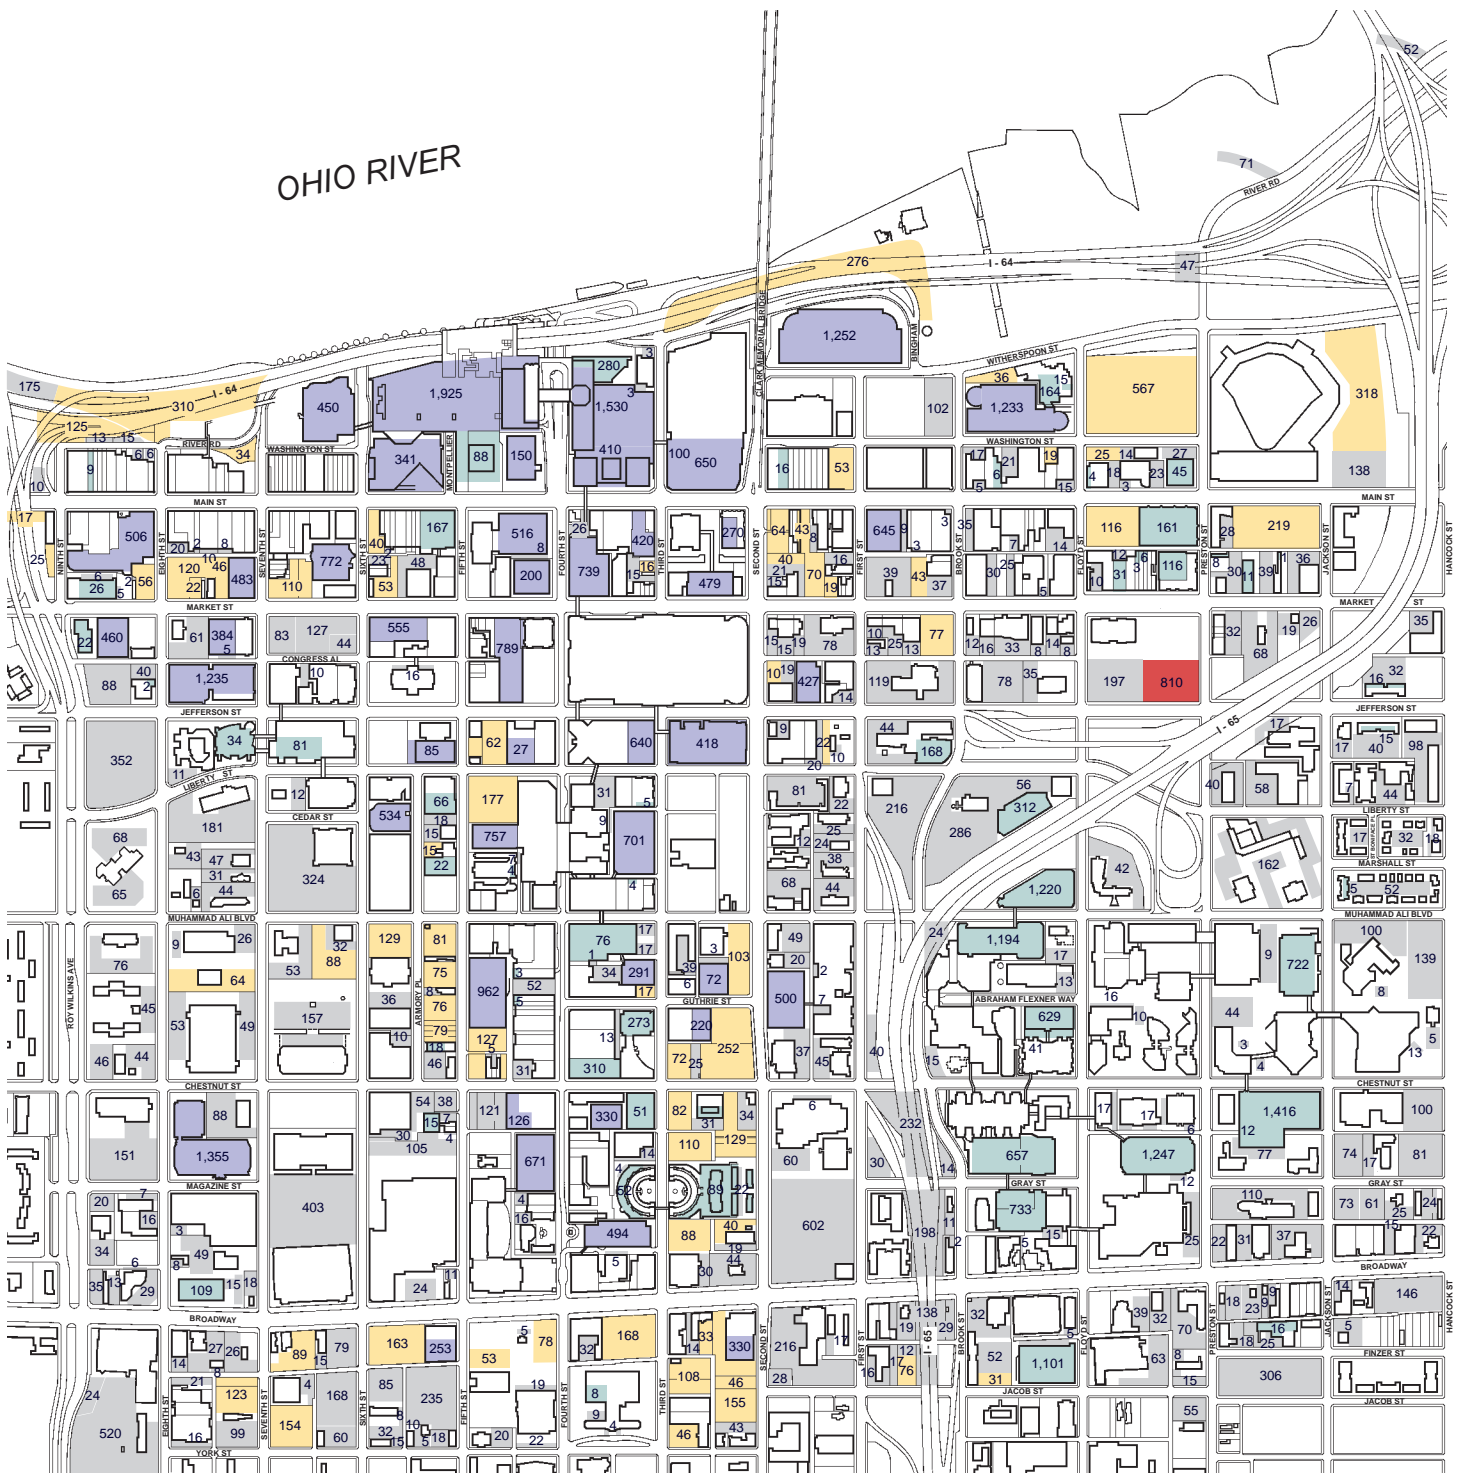

# Off-Street Parking

## Legend

- Public garage
- Public surface lot
- Facility under construction
- Private garage
- Private surface lot

## Louisville Central Business District

Prepared By:  
Louisville Downtown Partnership

Scale: 0 200 400 800 feet

Walking Time: 0 1 2 3 minutes

Date: December, 2015