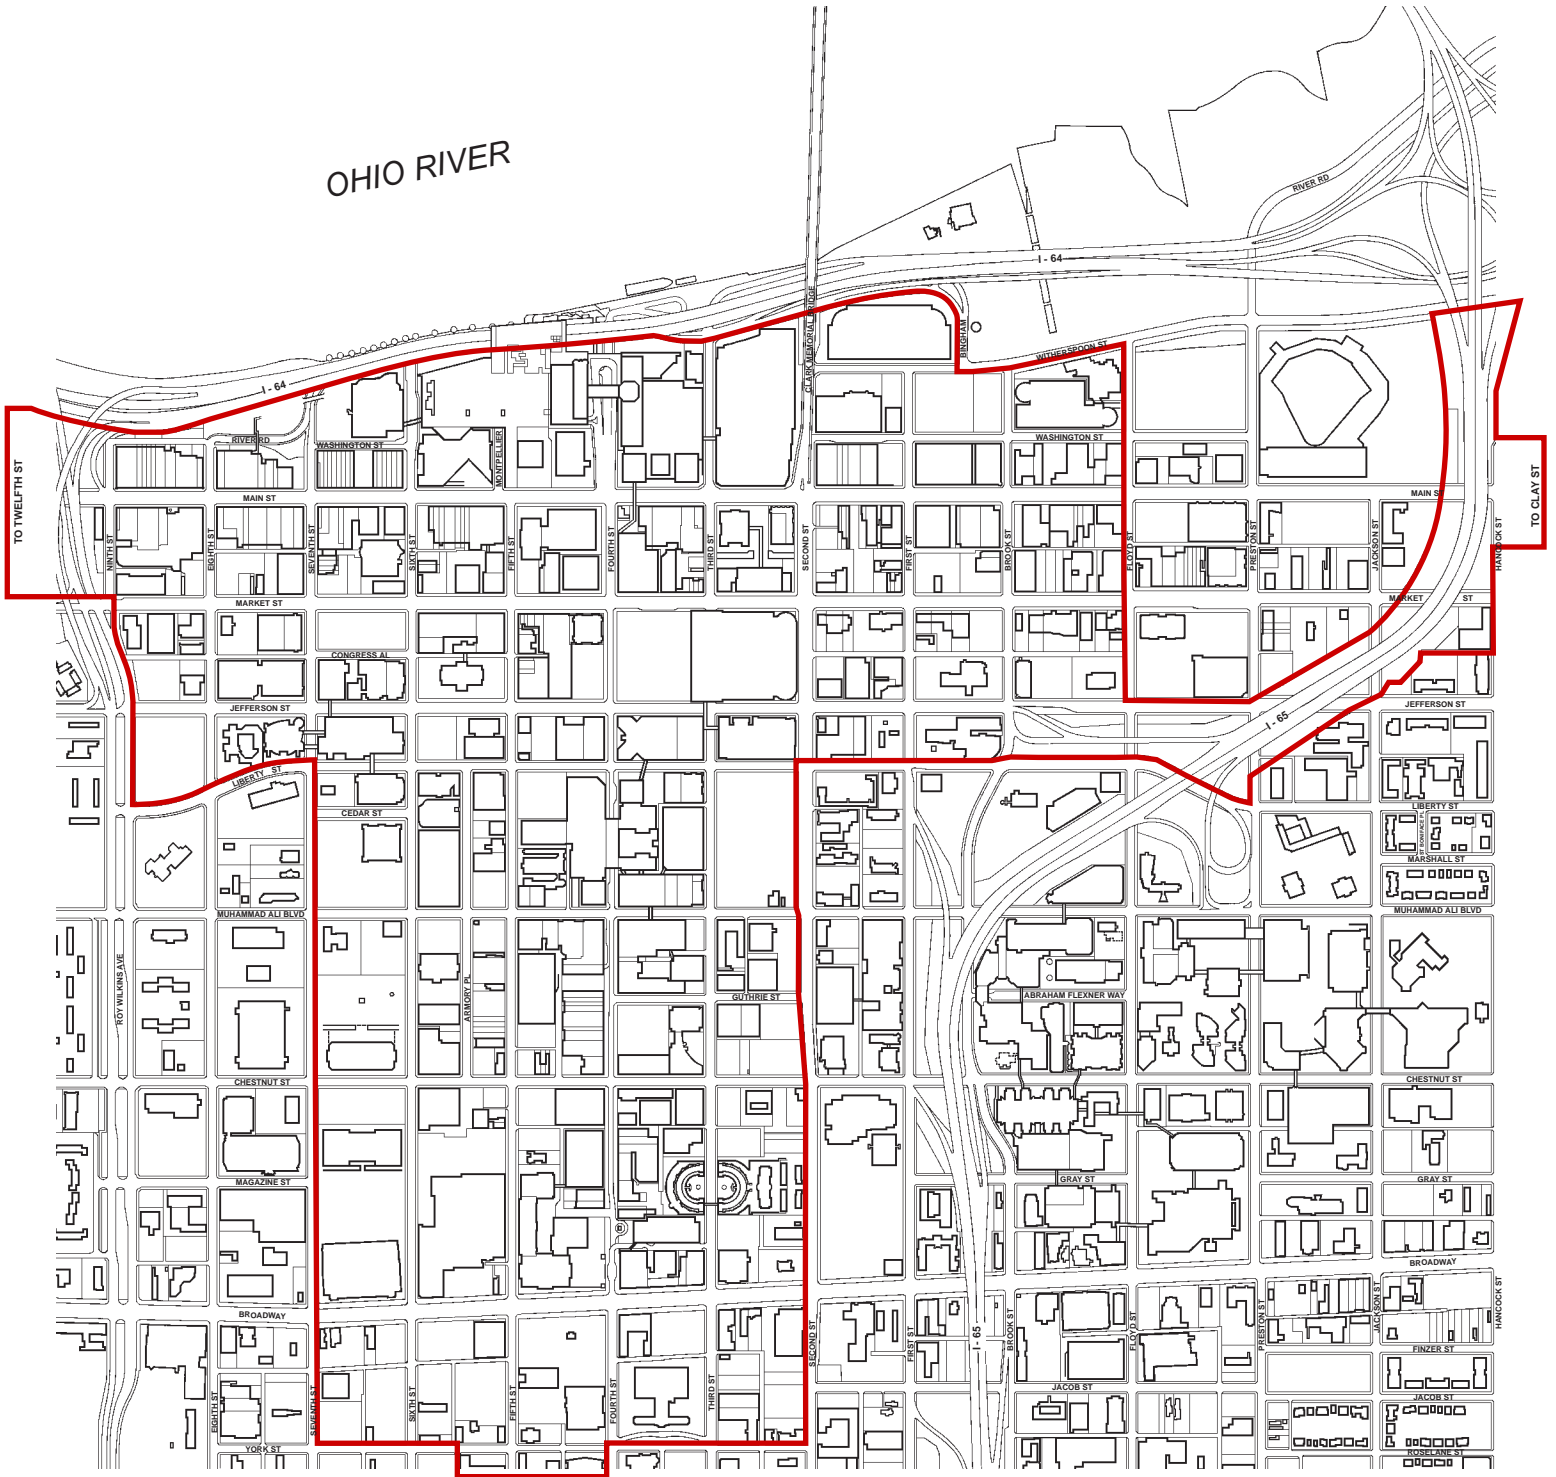

Downtown Management District Boundary

Legend

— Current Management District Boundary

Louisville Central Business District

Prepared By:
Louisville Downtown Partnership

Scale: 0 200 400 800 feet

Walking Time: 0 1 2 3 minutes