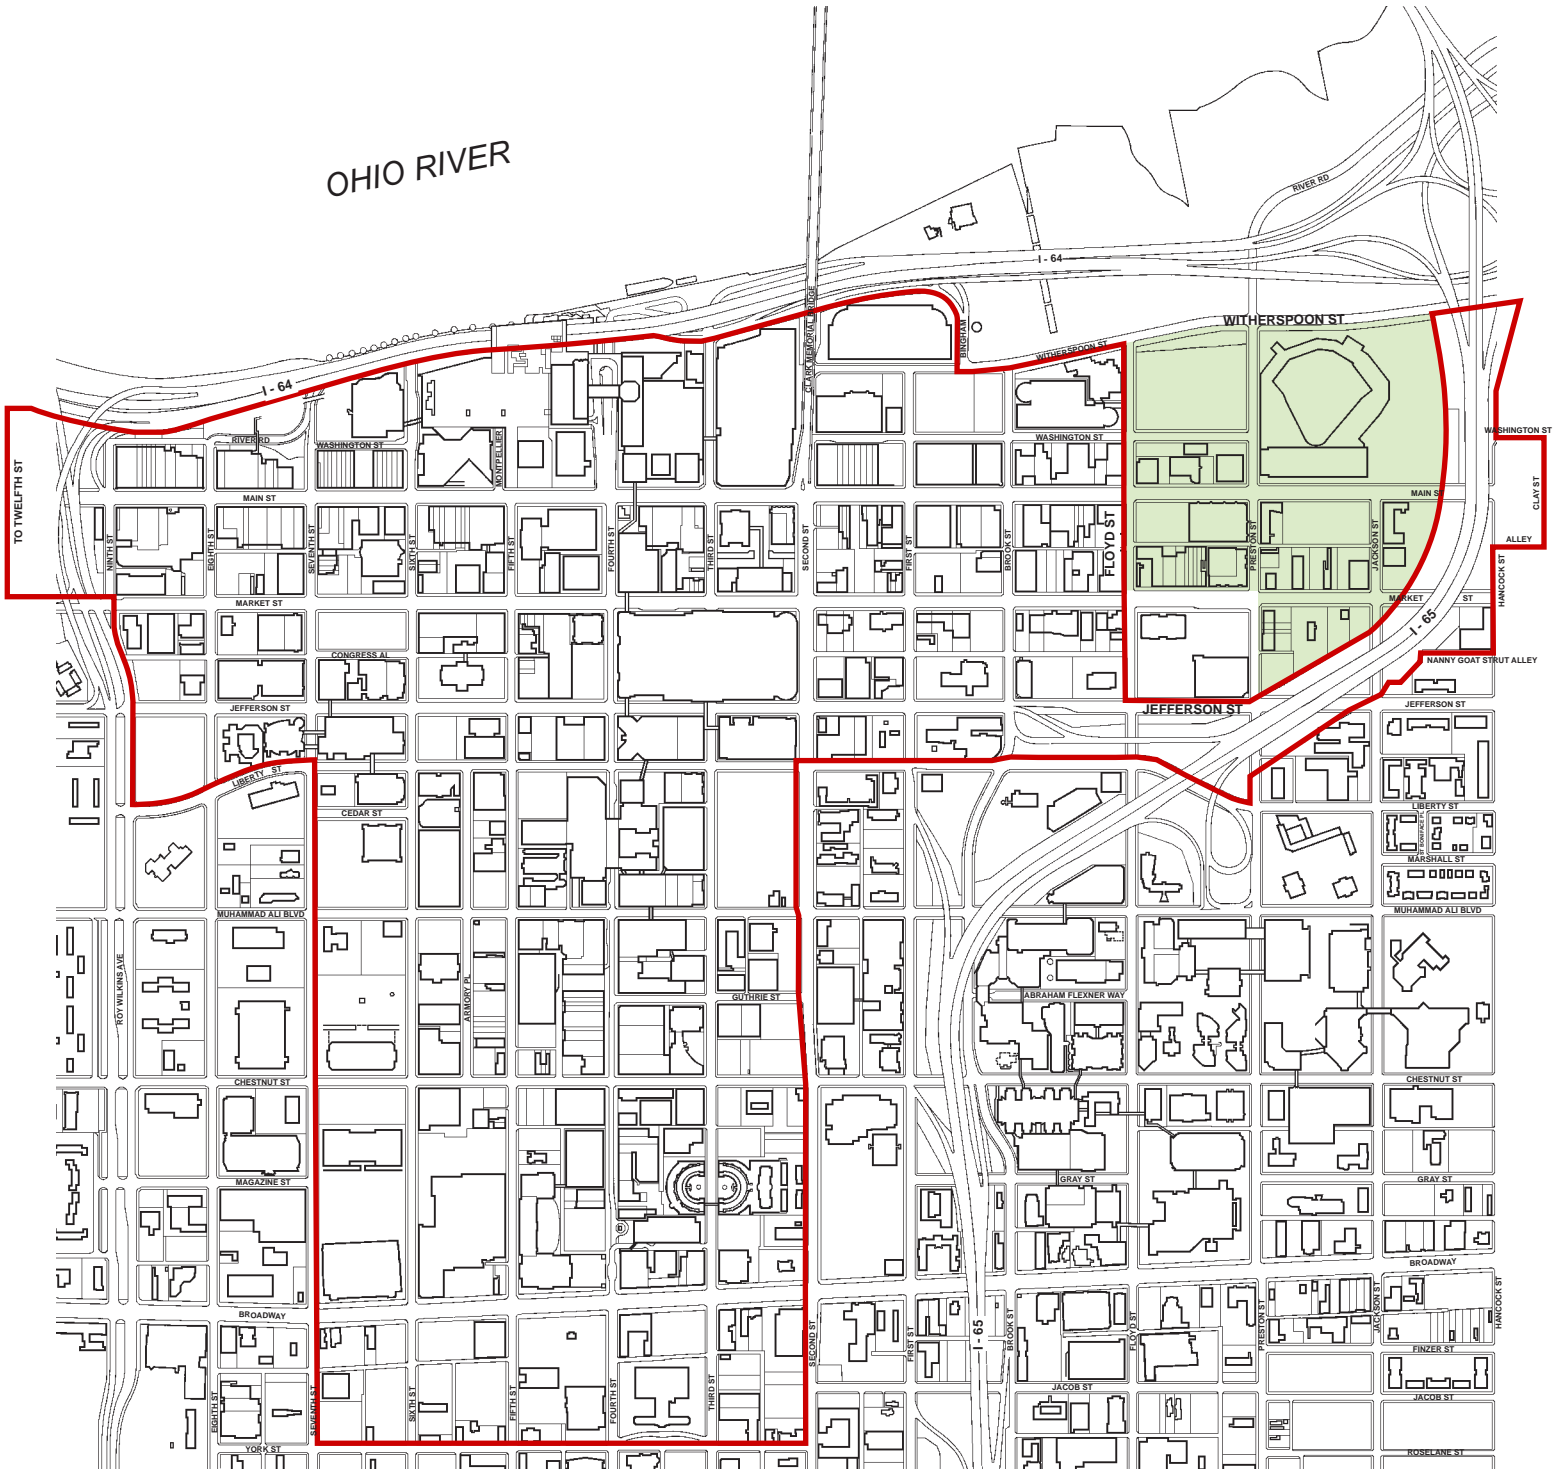

Proposed LDMD Expansion

Exhibit A

Legend

-  Existing Management District Boundary
-  Planned expansion

Louisville Central Business District

Prepared By:
Louisville Downtown Partnership

Scale: 

Walking Time: 