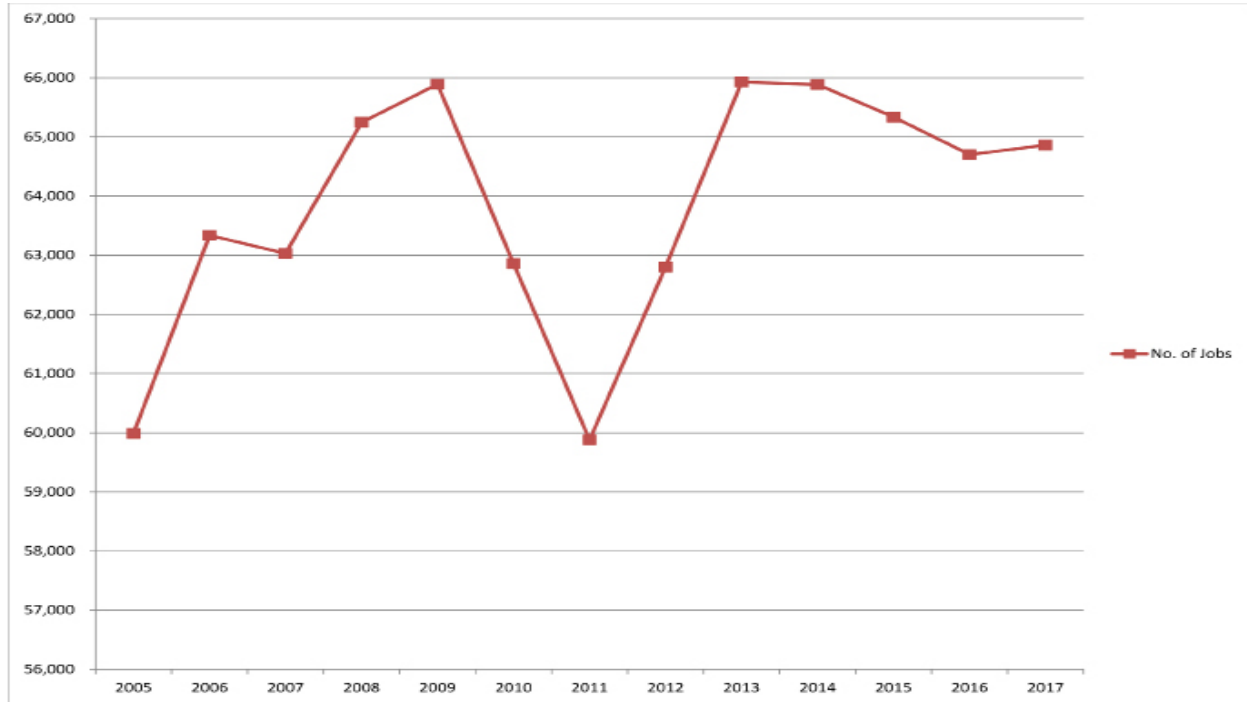

Louisville CBD Historical Employment

<u>Year</u>	<u>No. of Jobs</u>
2017	64,862
2016	64,700
2015	65,353
2014	65,884
2013	65,927
2012	62,802
2011	59,878
2010	62,854
2009	65,889
2008	65,245
2007	63,029
2006	63,335
2005	59,987