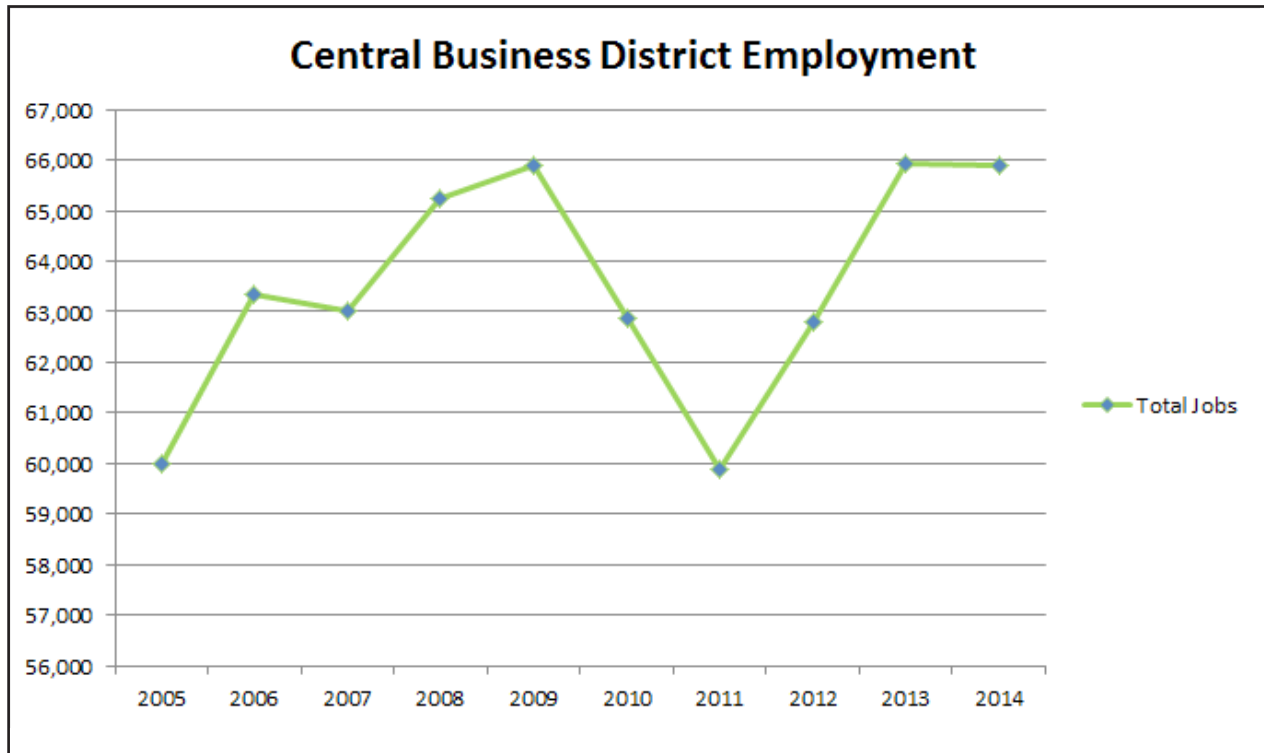

# Louisville CBD Historical Employment

<u>Year</u>	<u>No. of Jobs</u>
2014	65,884
2013	65,927
2012	62,802
2011	59,878
2010	62,854
2009	65,889
2008	65,245
2007	63,029
2006	63,335
2005	59,987

Source: U.S. Census Bureau, On the Map