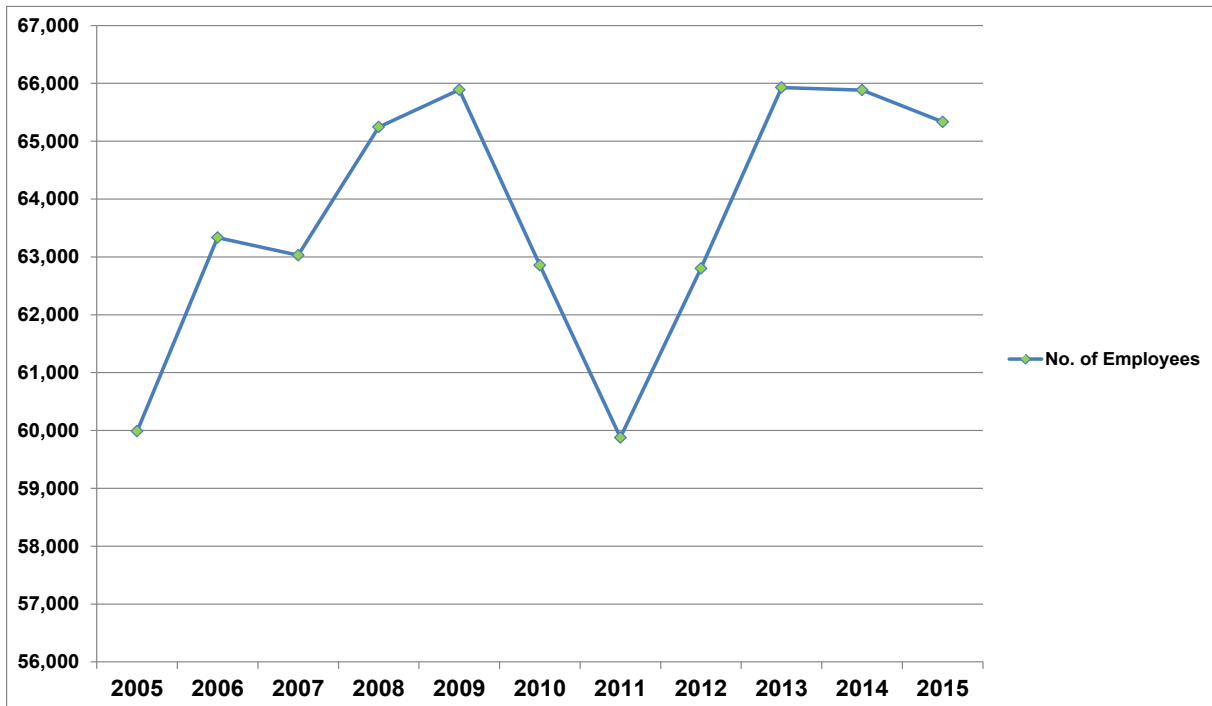

Louisville CBD Historical Employment

<u>Year</u>	<u>No. of Jobs</u>
2015	65,335
2014	65,884
2013	65,927
2012	62,802
2011	59,878
2010	62,854
2009	65,889
2008	65,245
2007	63,029
2006	63,335
2005	59,987

Source: U.S. Census Bureau, On the Map