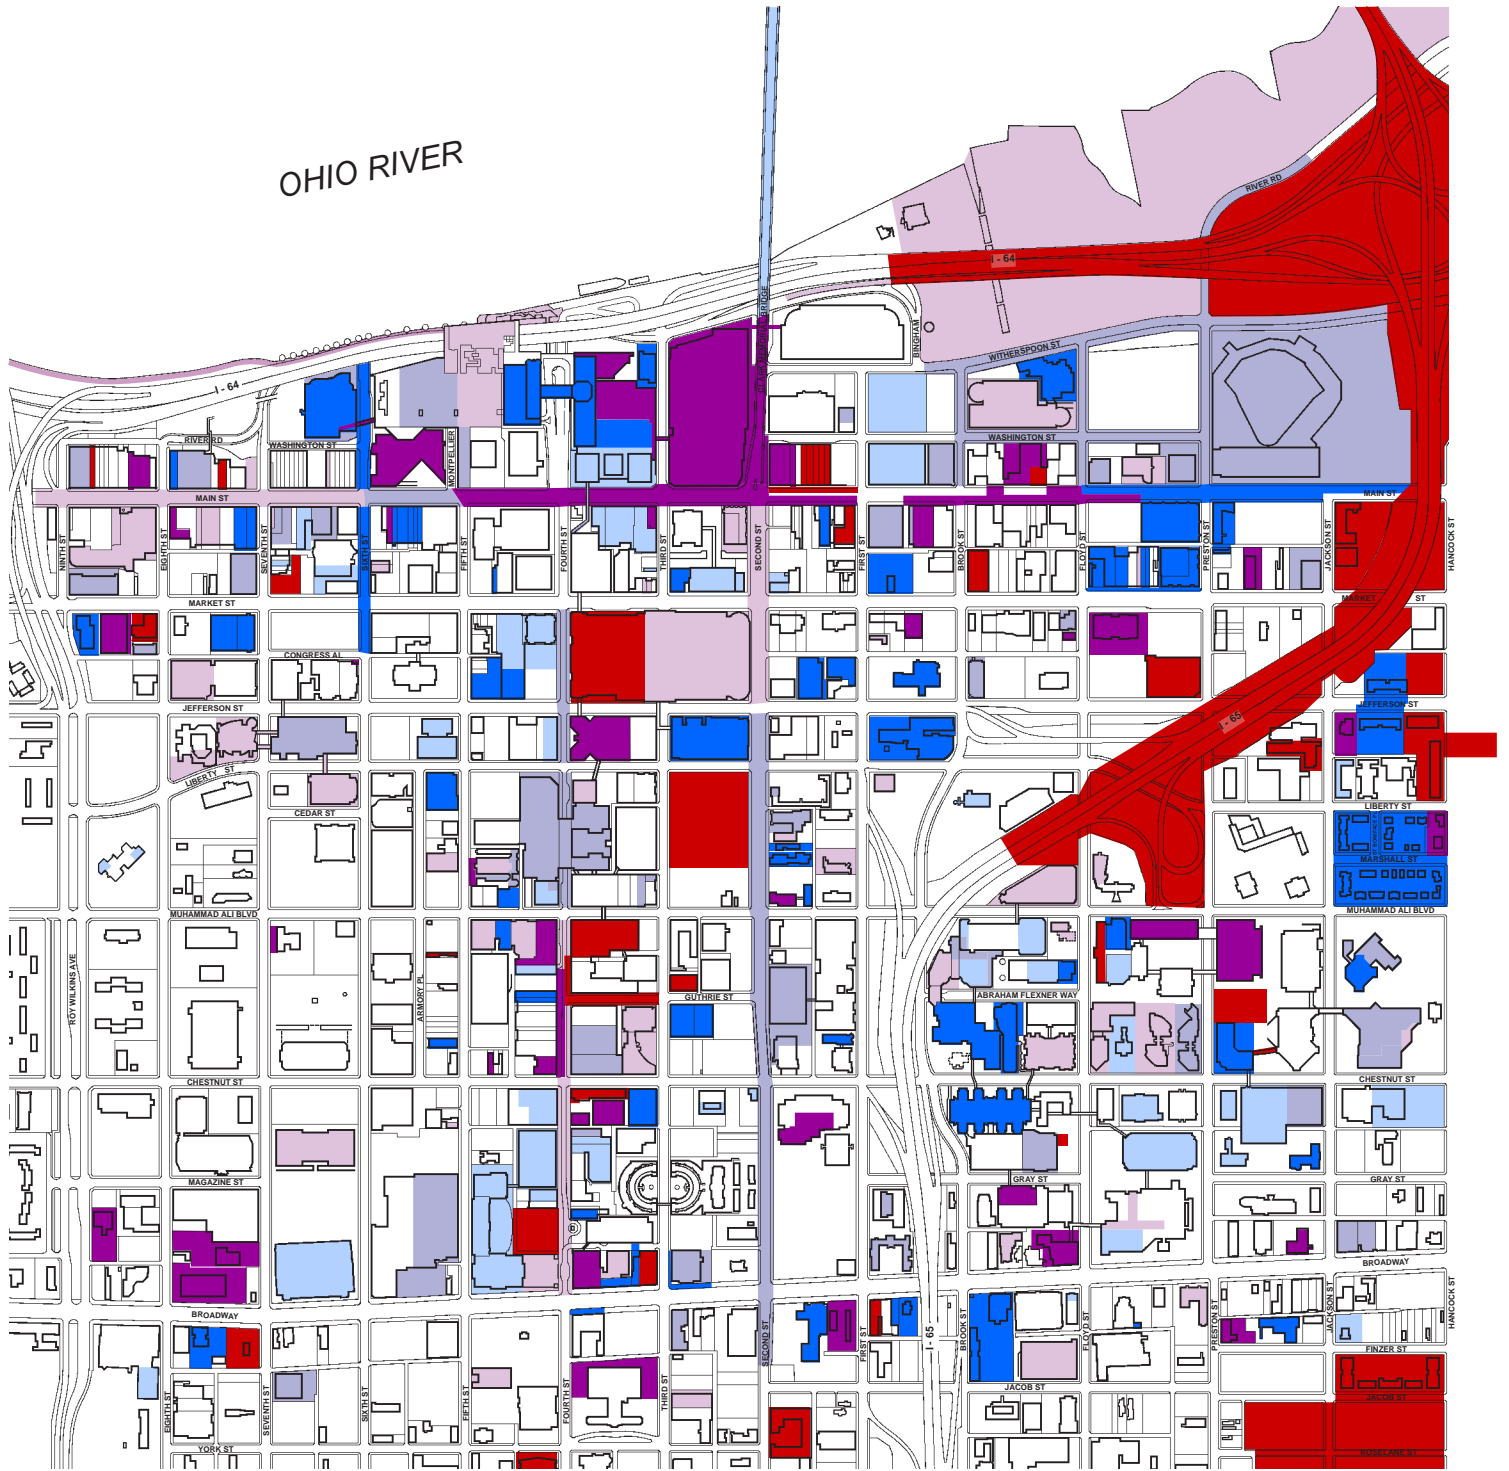

Historical Development

Legend

	Completed 2015-2018		Completed 2000-2004
	Completed 2010-2014		Completed 1995-1999
	Completed 2005-2009		Completed 1990-1994

Louisville Central Business District

Prepared By:
Louisville Downtown Partnership

Scale: 

Walking Time: 

Date: September, 2018