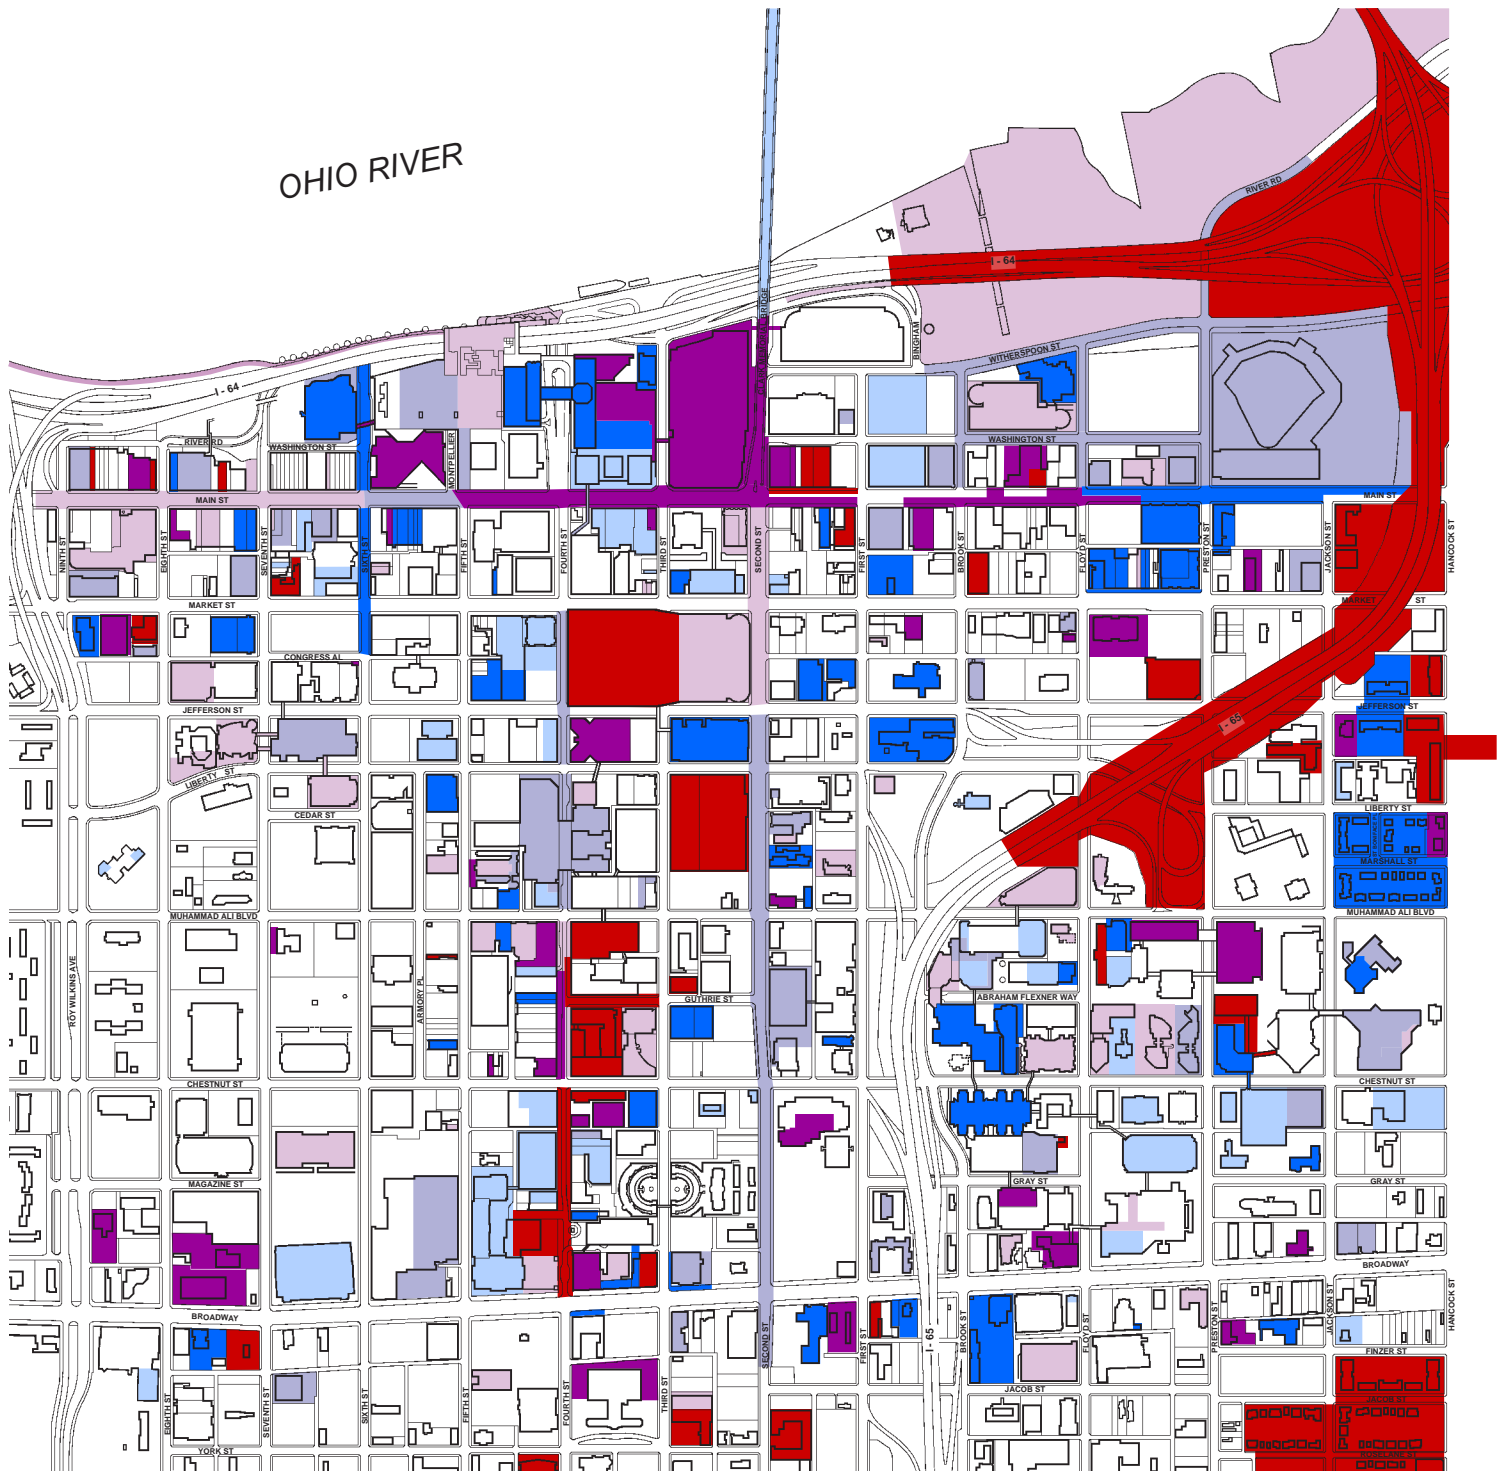

Historical Development

Legend

	Completed 2015-2018		Completed 2000-2004
	Completed 2010-2014		Completed 1995-1999
	Completed 2005-2009		Completed 1990-1994

Louisville Central Business District

Prepared By:
Louisville Downtown Partnership

Scale: 

Walking Time: 

Date: June, 2019