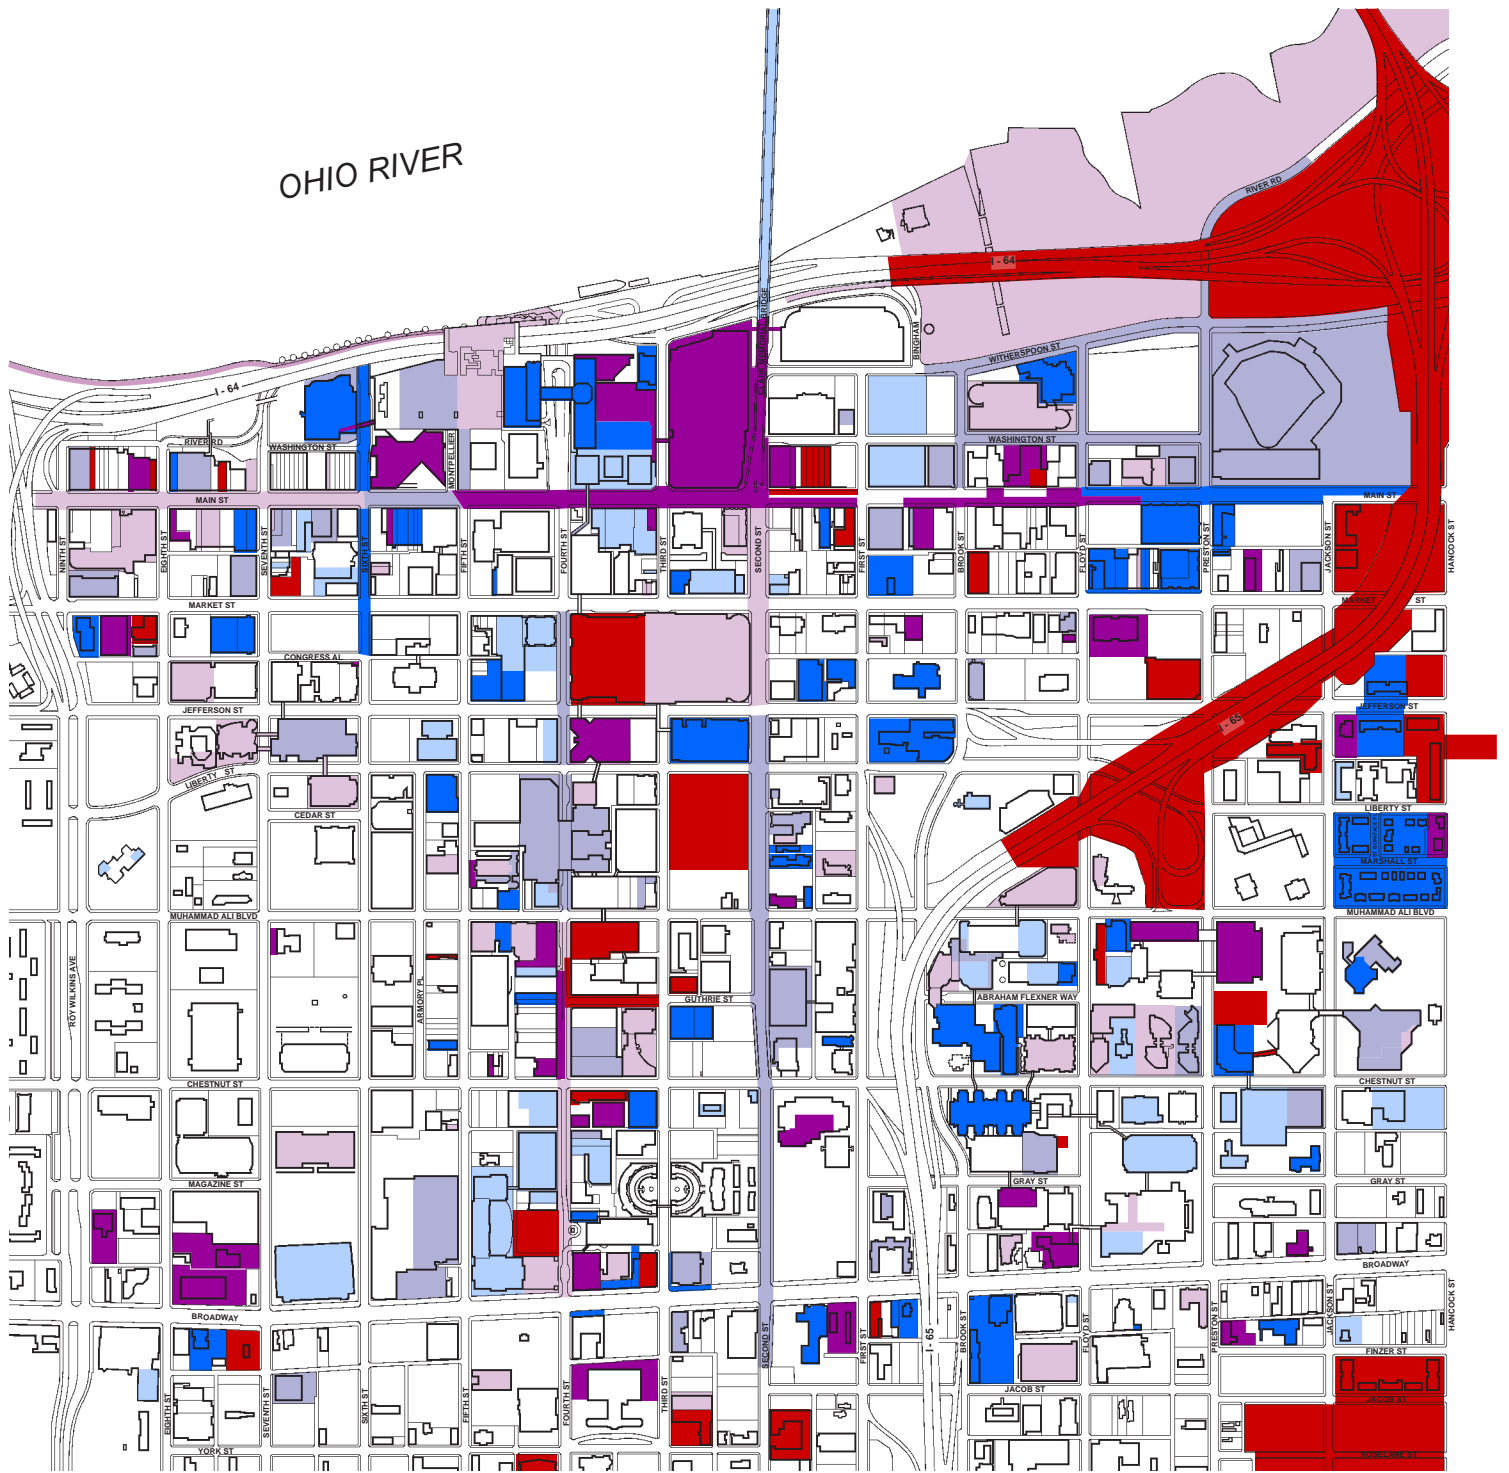

# Historical Development

## Legend

<span style="display: inline-block; width: 15px; height: 15px; background-color: red; border: 1px solid black;"></span> Completed 2015-2018	<span style="display: inline-block; width: 15px; height: 15px; background-color: lightblue; border: 1px solid black;"></span> Completed 2000-2004
<span style="display: inline-block; width: 15px; height: 15px; background-color: purple; border: 1px solid black;"></span> Completed 2010-2014	<span style="display: inline-block; width: 15px; height: 15px; background-color: pink; border: 1px solid black;"></span> Completed 1995-1999
<span style="display: inline-block; width: 15px; height: 15px; background-color: blue; border: 1px solid black;"></span> Completed 2005-2009	<span style="display: inline-block; width: 15px; height: 15px; background-color: lightblue; border: 1px solid black;"></span> Completed 1990-1994

## Louisville Central Business District

Prepared By:  
Louisville Downtown Partnership

Scale: 0 200 400 800 feet

Walking Time: 0 1 2 3 minutes

Date: March, 2019