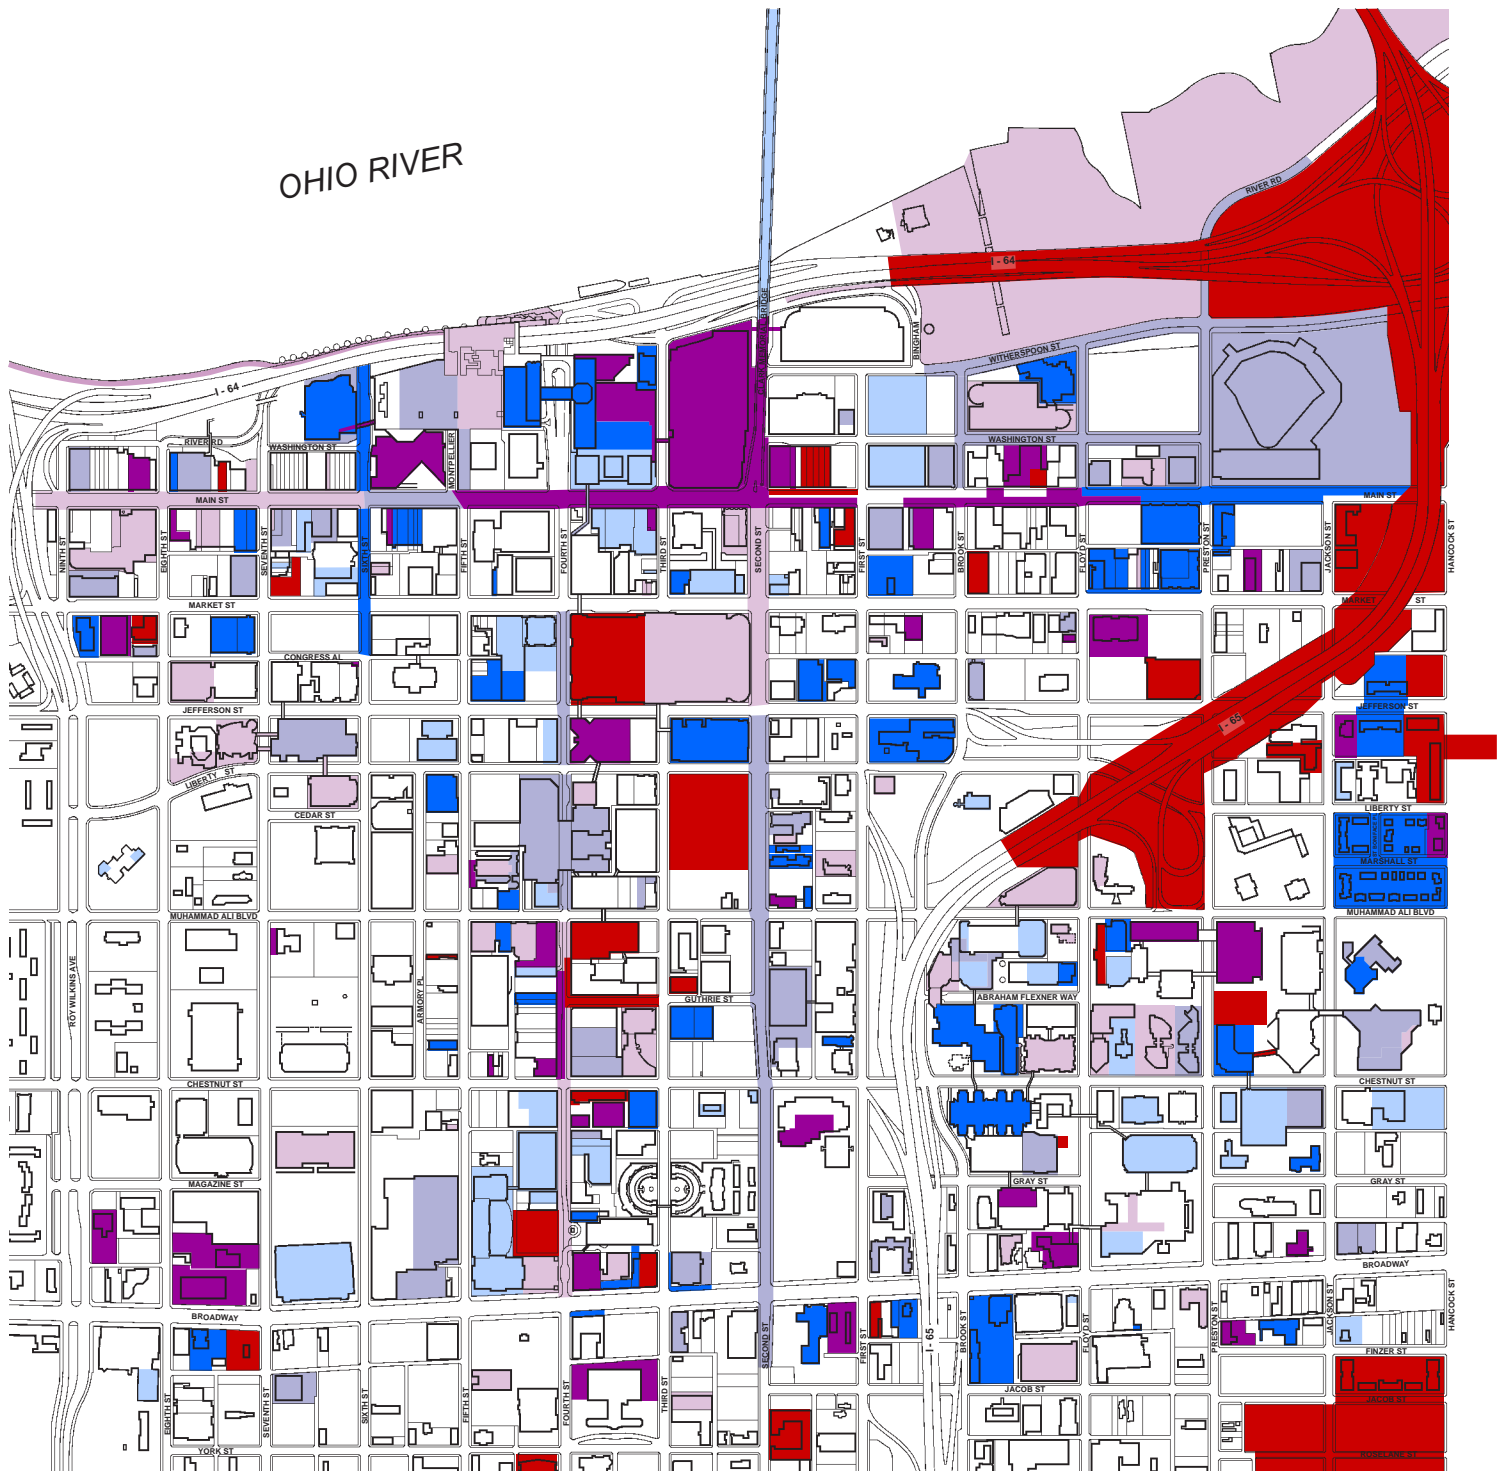

Historical Development

Legend

	Completed 2015-2018		Completed 2000-2004
	Completed 2010-2014		Completed 1995-1999
	Completed 2005-2009		Completed 1990-1994

Louisville Central Business District

Prepared By:
Louisville Downtown Partnership

Scale: 

Walking Time: 

Date: August, 2018