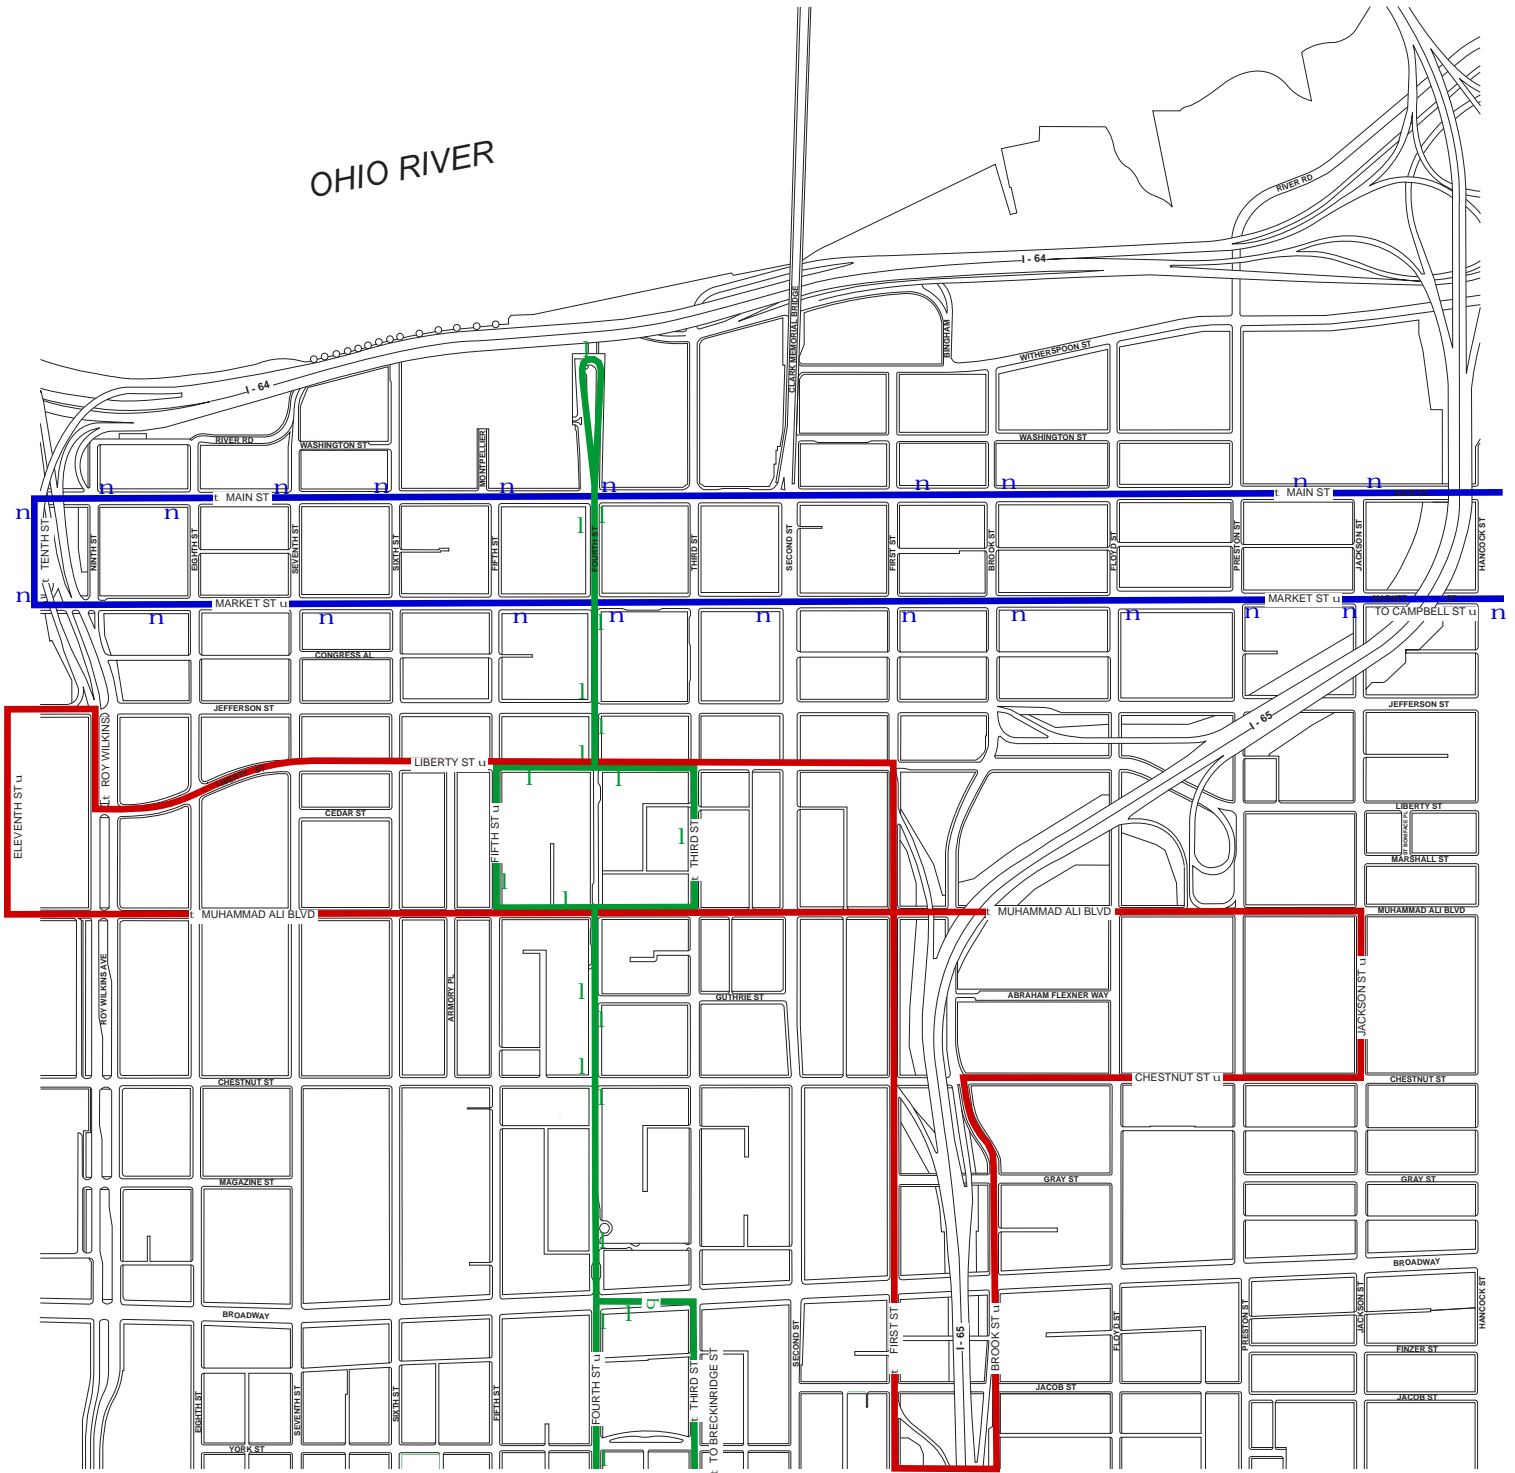

Downtown Circulator Routes

Legend

- Fourth Street ZEROBUS Route
- | Fourth Street ZEROBUS Stop
- Main Street ZEROBUS Route
- n Main Street ZEROBUS Stop
- Medical Center Circulator

Louisville Central Business District

Prepared By:
Louisville Downtown Partnership

Scale: 0 200 400 800 feet

Walking Time: 0 1 2 3 minutes

Date: January, 2016